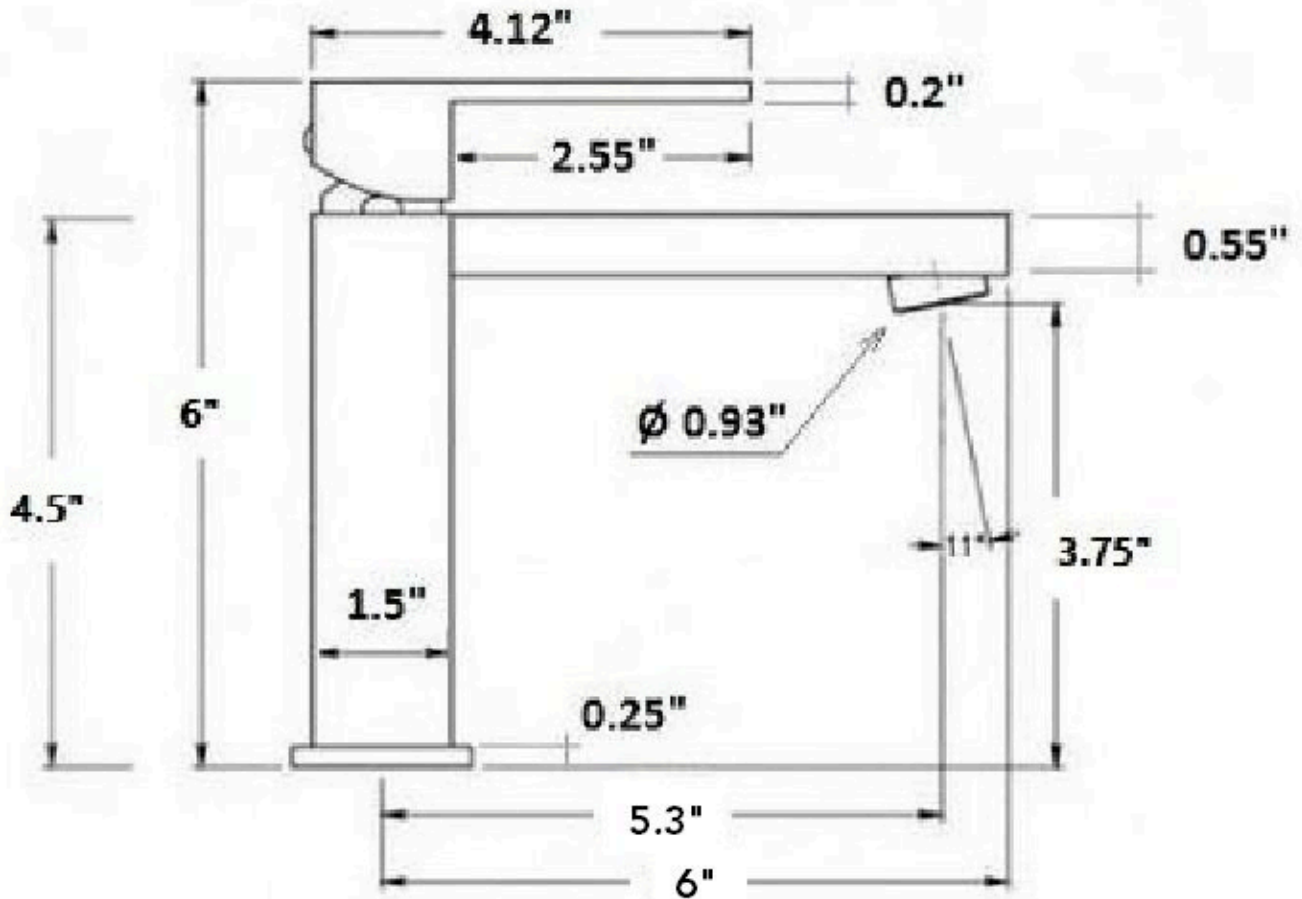

Material

- Premium material construction with metal handle ensures reliability and durability.
- BATHONOMY finishes resist corrosion and tarnishing.
- Brass

Dimensions

- W: 1.37" * H: 6" * D: 7"

Weight

- 4.4 lb

	BNI	Brushed Nickel
	MBL	Matt Black
	PCH	Polished Chrome
	SBR	Satin Brass

Technical Information

All product dimensions are nominal.

- Shower head included: No
- Shower arm: No

Notes

Install the product according to the installation guide.