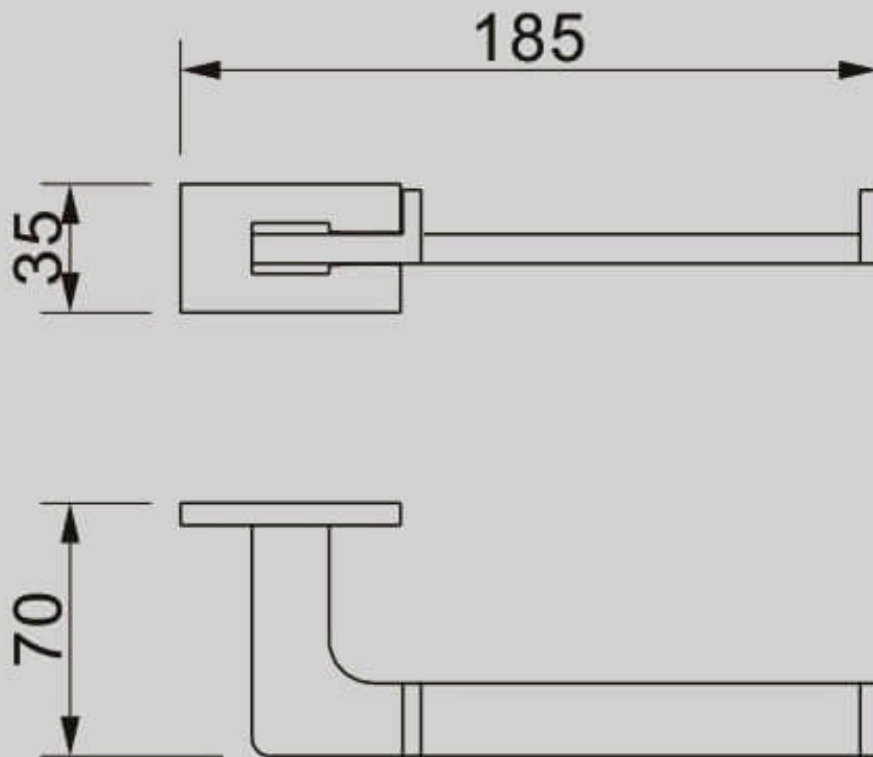

Coco Toilet Paper Holder

Luk 2
Toilet Paper Holder - Wall Mount
- 4"

Description

This square toilet paper holder with a modern look may be just the right accent for your contemporary décor. Made in brass and available in different finishes, it will resist corrosion, work hard, look great and last for years. From our own design Luk 2 collection. Recommended for installation in solid walls or drywall.

Dimensions

- W: 7.25" * H: 1.5" * D: 2.75"

Codes/Standards

DUK.TPH.LUK.04.00.BR.PCH

Coco Bathroom Lifetime Limited Warranty

See website for detailed warranty information.

Available Colors/Finishes

Color tiles intended for reference only.

Color	Code	Description
■	BNI	Brushed Nickel
■	MBL	Matt Black
■	PCH	Polished Chrome
■	SBR	Satin Brass

Coco ToiletPaperHolder

Luk 2
Toilet Paper Holder - Wall Mount
- 4"

Technical Information

All product dimensions are nominal.