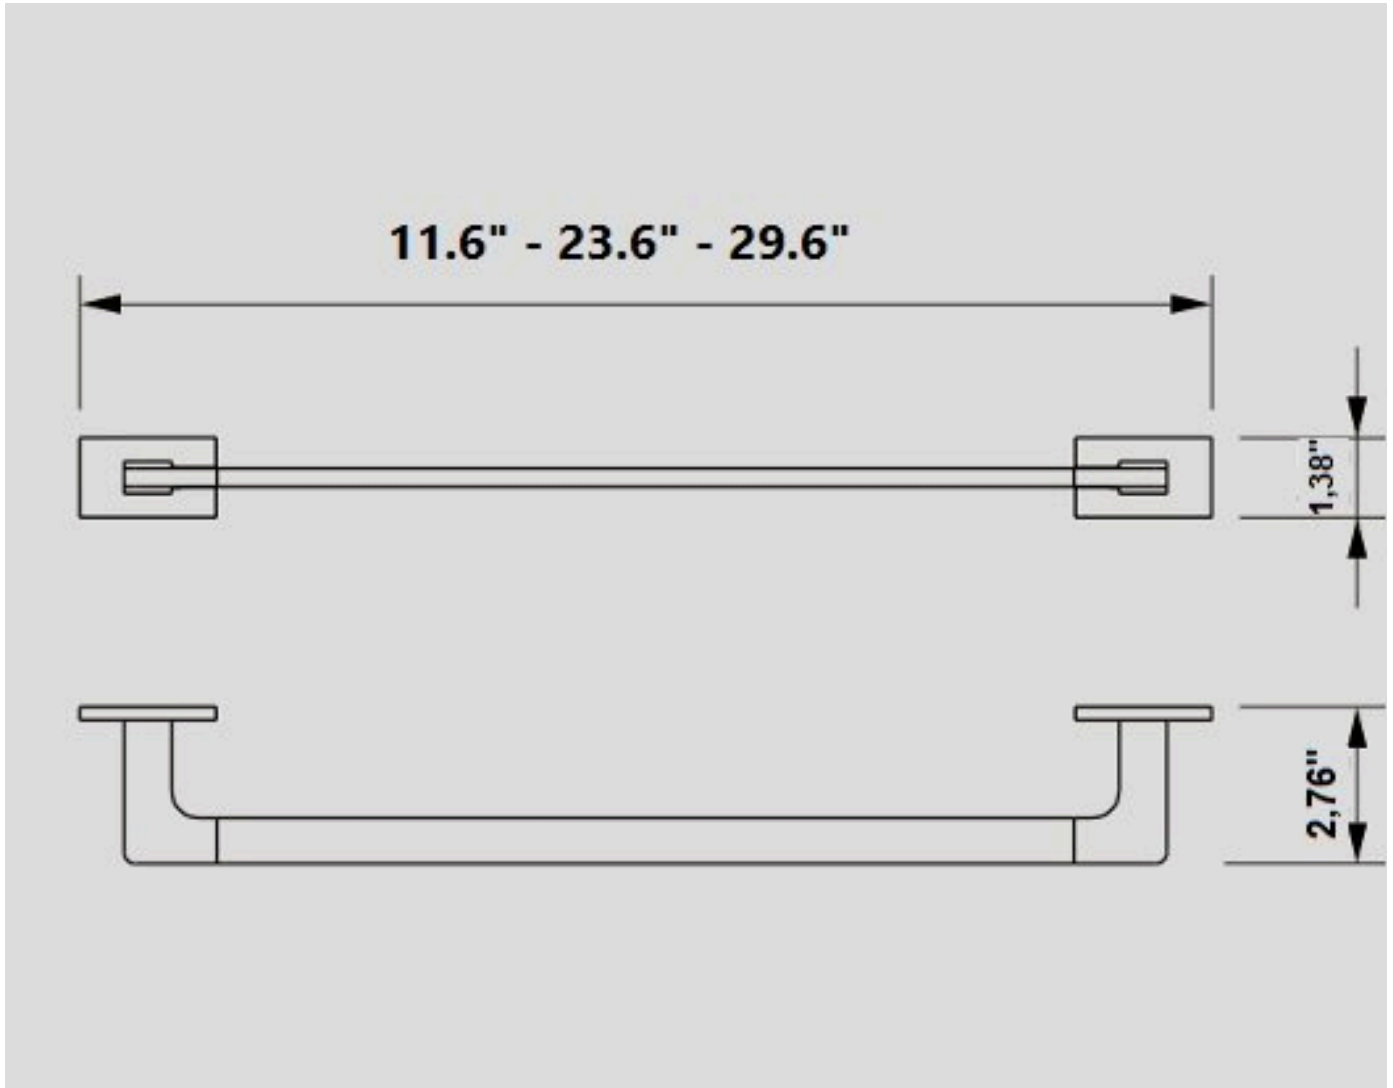

Coco Towel Bar

Luk 2 Single Towel Bar - Square Modern Wall Mount 30"

Description

This square towel bar with a modern look may be just the right accent for your contemporary décor. Made in brass, it will resist corrosion, work hard, look great and last for years. From our own design Luk 2 collection. Available in different sizes and finishes. Recommended for installation in solid walls or drywall.

Dimensions

- W: 29.6" * H: 1.5" * D: 2.75"

Codes/Standards

DUK.TBA.LUK.30.00.BR.PCH

Coco Bathroom Lifetime Limited Warranty

See website for detailed warranty information.

Available Colors/Finishes

Color tiles intended for reference only.

Color	Code	Description
	BNI	Brushed Nickel
	MBL	Matt Black
	PCH	Polished Chrome
	SBR	Satin Brass

CocoTowelBar

Luk 2
Single Towel Bar - Square
Modern Wall Mount 30"

Technical Information

All product dimensions are nominal.