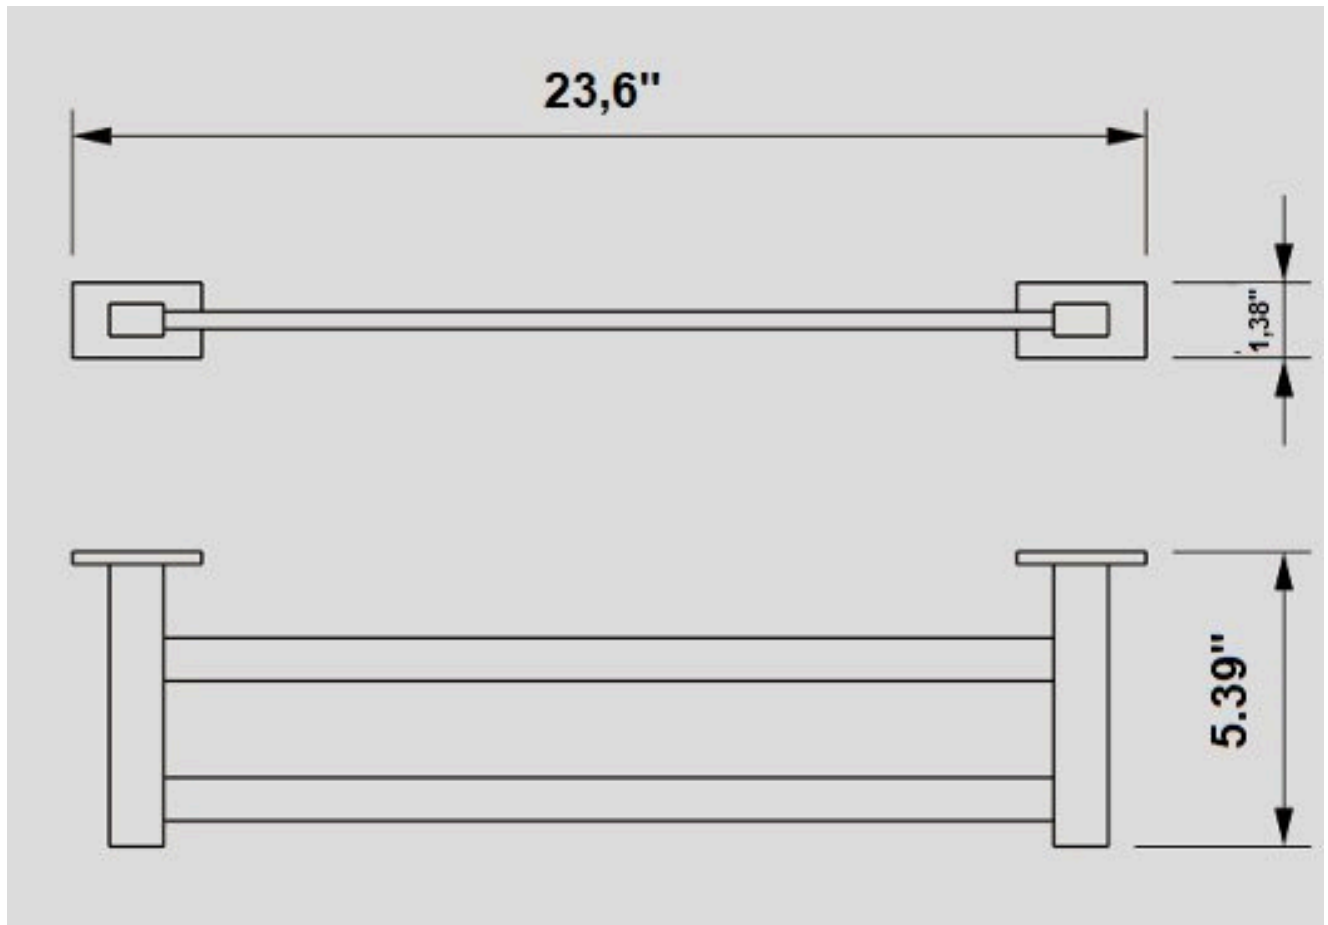

Technical Information

All product dimensions are nominal.

Shower head included: No
Shower arm: No

Notes

Install the product according to the installation guide.