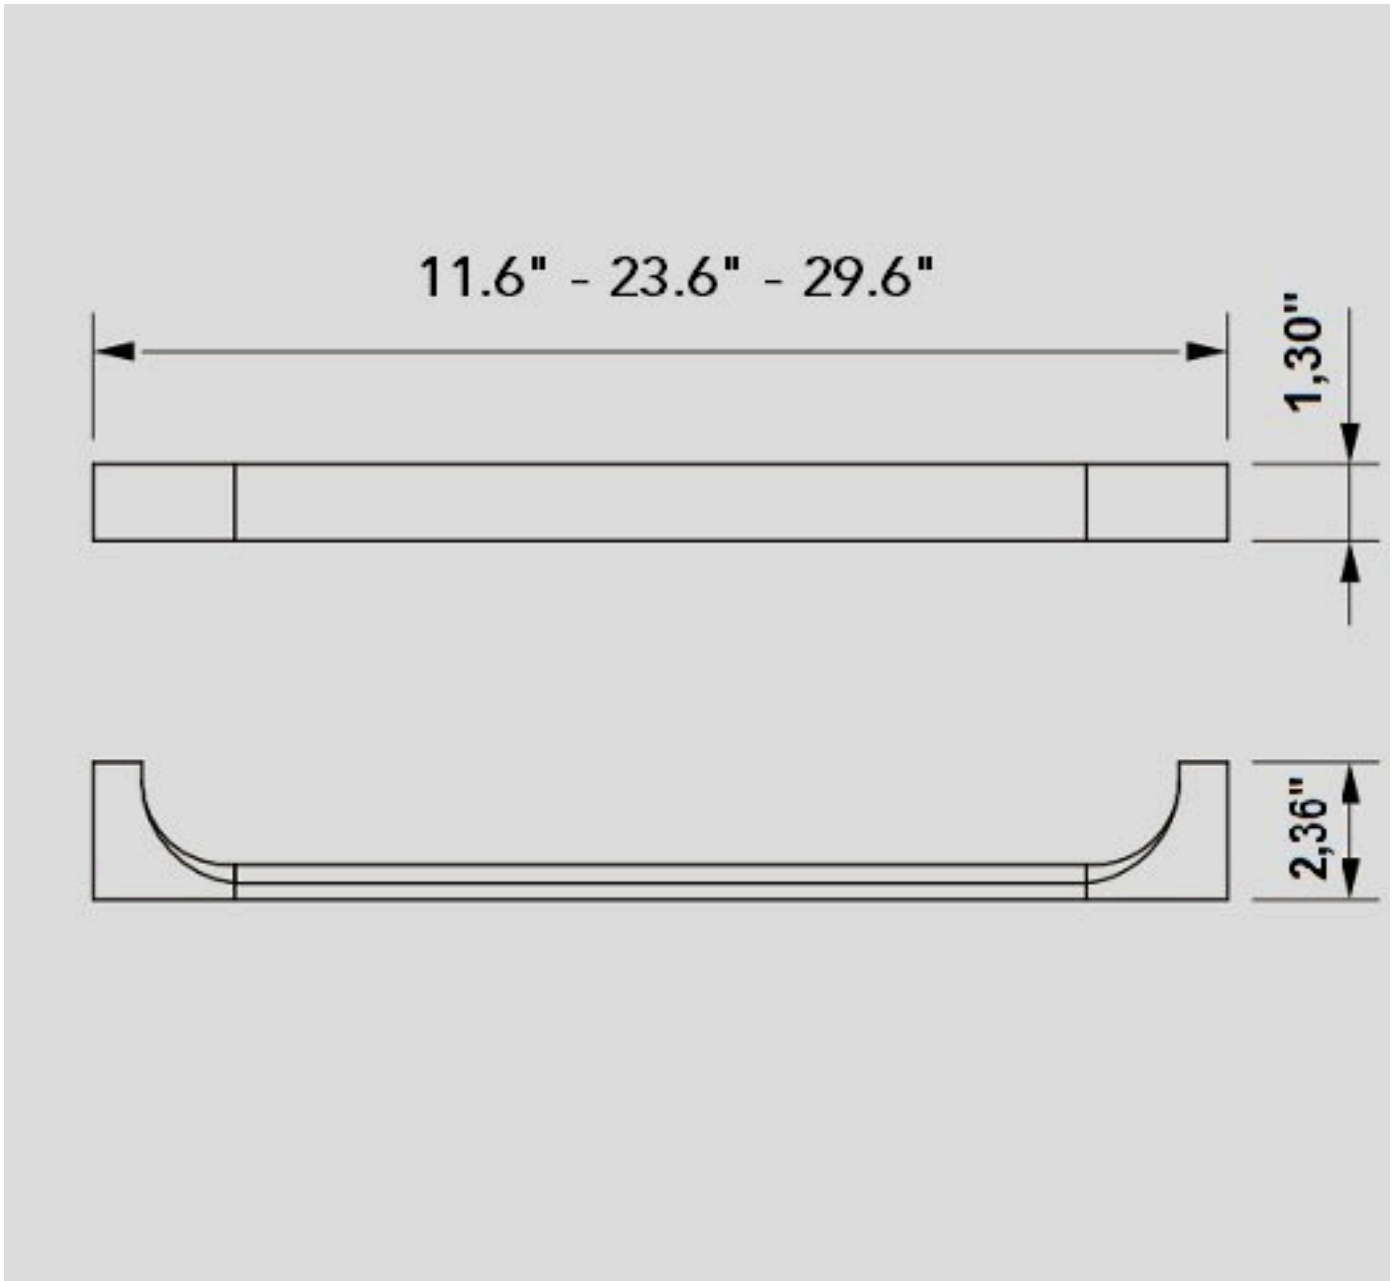

Technical Information

All product dimensions are nominal.

- Shower head included: No
- Shower arm: No

Notes

Install the product according to the installation guide.