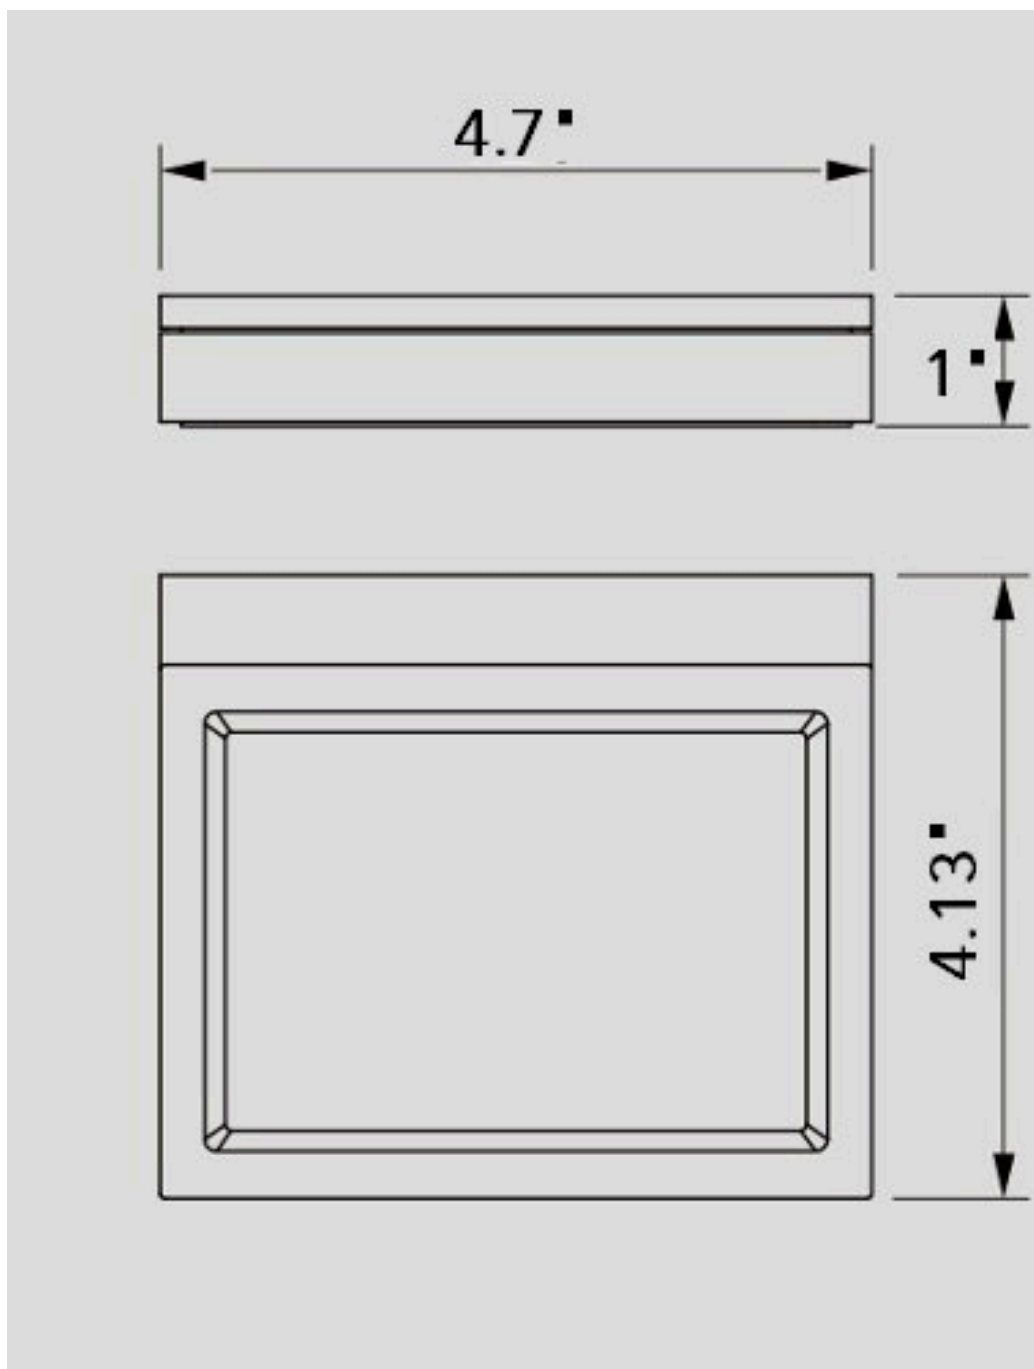

Technical Information

All product dimensions are nominal.

Notes

Install the product according to the installation guide.