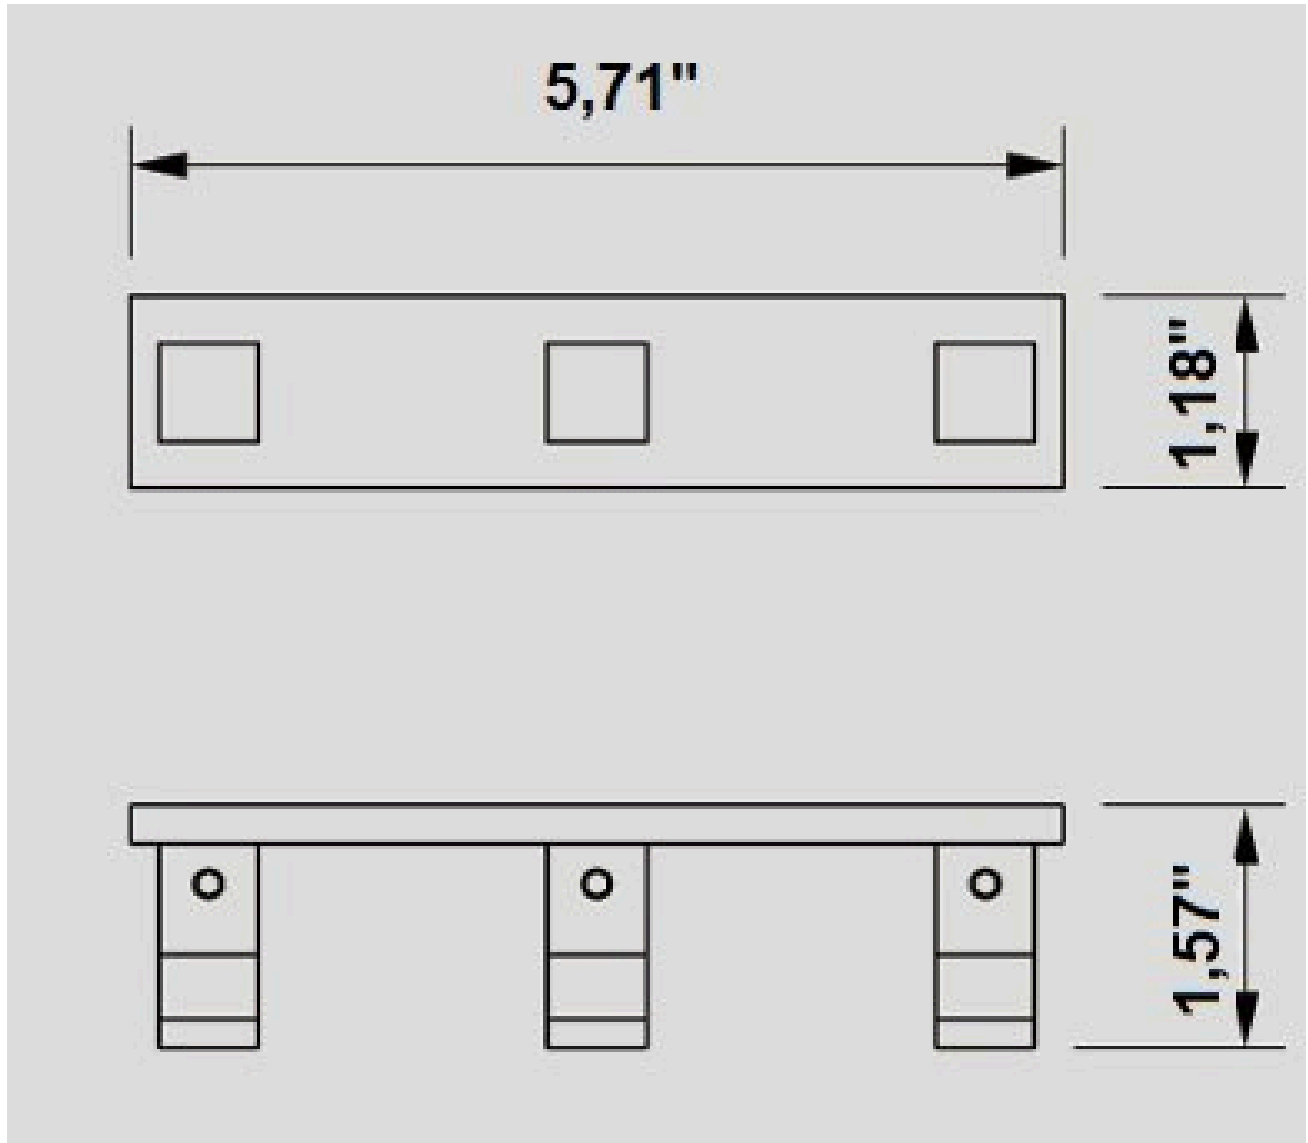

Technical Information

All product dimensions are nominal.

Shower head included: No
Shower arm: No

Notes

Install the product according to the installation guide.