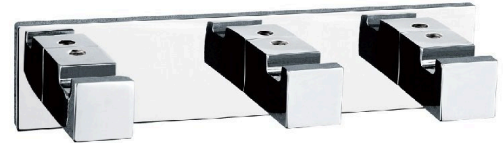

Luk 2 Triple Hook - Wall Mount - 6"

Description

This square wall mounted triple hook with a modern look may be just the right accent for your contemporary décor. Made in brass, it will resist corrosion, work hard, look great and last for years. From our own design Luk 2 collection. Recommended for installation in solid walls or drywall.

Features

- Suggested room fit: Bathrooms
- Finish/Color: Polished Chrome

Material

- Premium material construction with metal handle ensures reliability and durability.
- BATHONOMY finishes resist corrosion and tarnishing.
- Brass

Dimensions

- W: 5.75" * H: 1.5" * D: 1.75"

Weight

- 0.9 lb

Codes/Standards

DUK.HOO.LUK.06.00.BR.PCH

BATHONOMY Hook Lifetime Limited Warranty

See website for detailed warranty information.