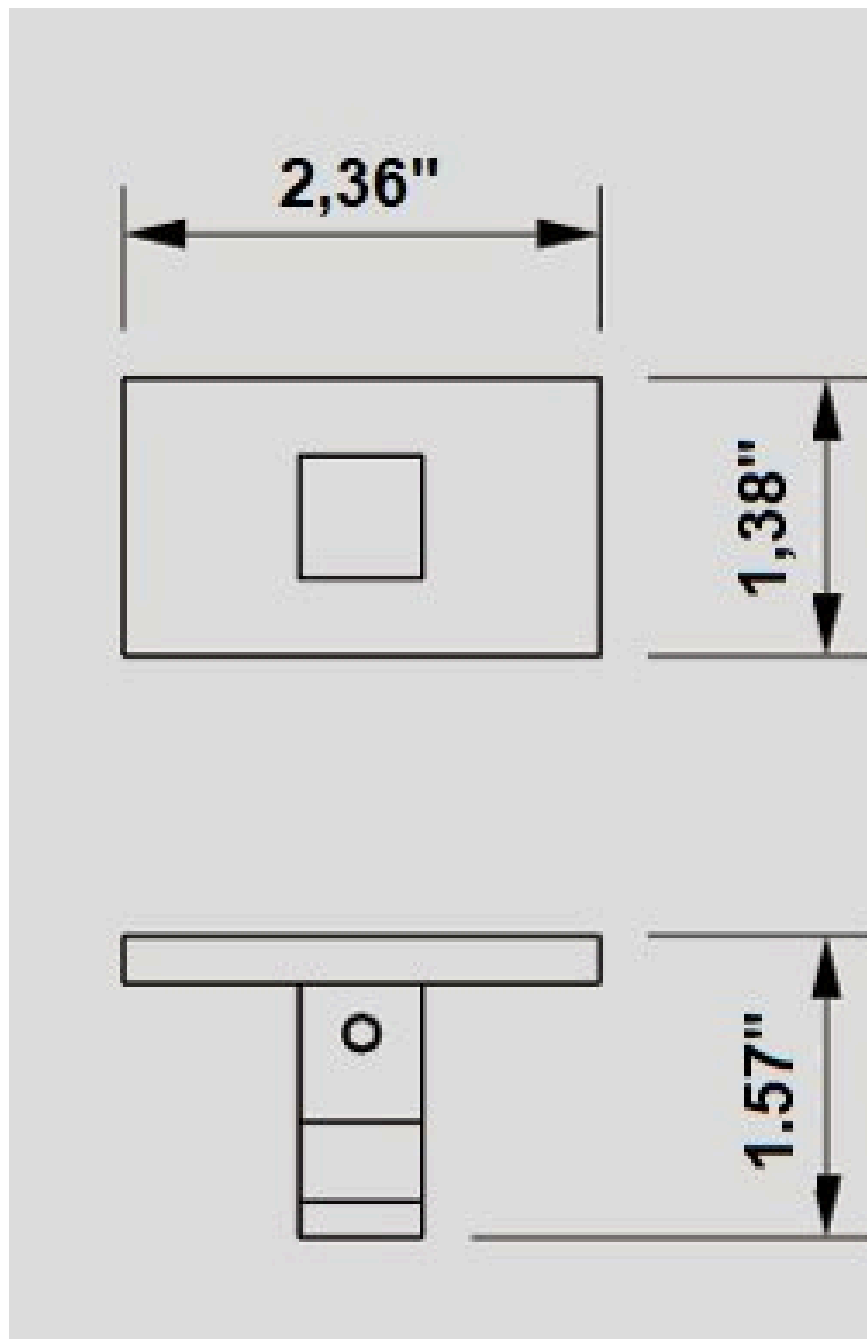

Technical Information

All product dimensions are nominal.

Notes

Install the product according to the installation guide.