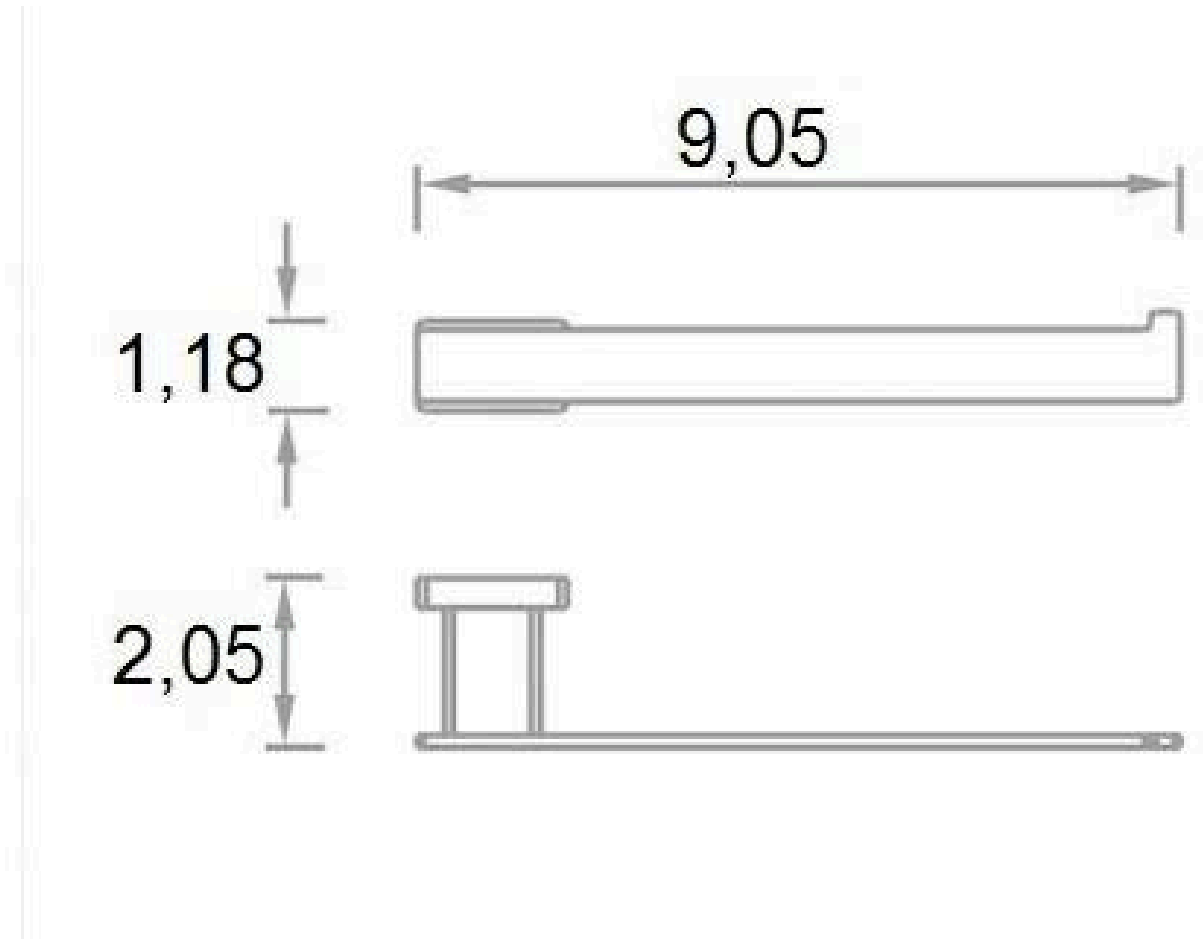

bathonomy Towel Ring

Magna Towel Ring - Wall Mount - 9"

Description

This square wall mounted towel ring with a modern look may be just the right accent for your contemporary décor. Made in brass and finished in polished chrome, it will resist corrosion, work hard, look great and last for years. From our own design Magna collection. Recommended for installation in solid walls like as tile, ceramic, concrete, etc.

Dimensions

- W: 9" * H: 1" * D: 2"

Weight

- 0.8 lb.

Codes/Standards

DKY.TRI.MAG.09.00.BR.PCH

BATHONOMY Faucet Lifetime Limited Warranty

See website for detailed warranty information.

Technical Information

All product dimensions are nominal.

Shower head included: No

Shower arm: No

Notes

Install the product according to the installation guide.