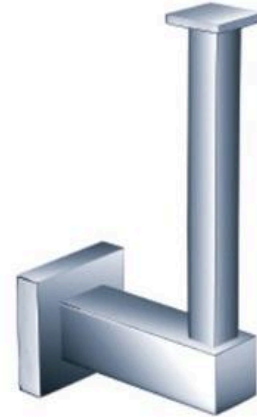

Toilet Paper Holder

Cubic Spare Toilet Paper Holder - Wall Mount - 6"

Description

Modern spare toilet paper holder. For wall mounted. Minimalist design allows you to place a spare toilet paper roll. Made in full brass, it will resist corrosion, work hard, look great and last for years. From our collection Cubic. Recommended for installation in solid walls or drywalls.

Features

- Suggested room fit: bathrooms.
- Maximum capacity of rolls: One.
- Finish/Color: Polished Chrome.

Material

- Premium material construction with metal handle ensures reliability and durability.
- YACORE finishes resist corrosion and tarnishing.
- Brass.

Dimensions

- W: 1.75" * H: 5.6" * D: 3.15"

Weight

- 1.1 lb

Codes/Standards

DKY.TPH.CUB.06.00.BR.PCH

YACORE Toilet Paper Holder Lifetime Limited Warranty

See website for detailed warranty information.