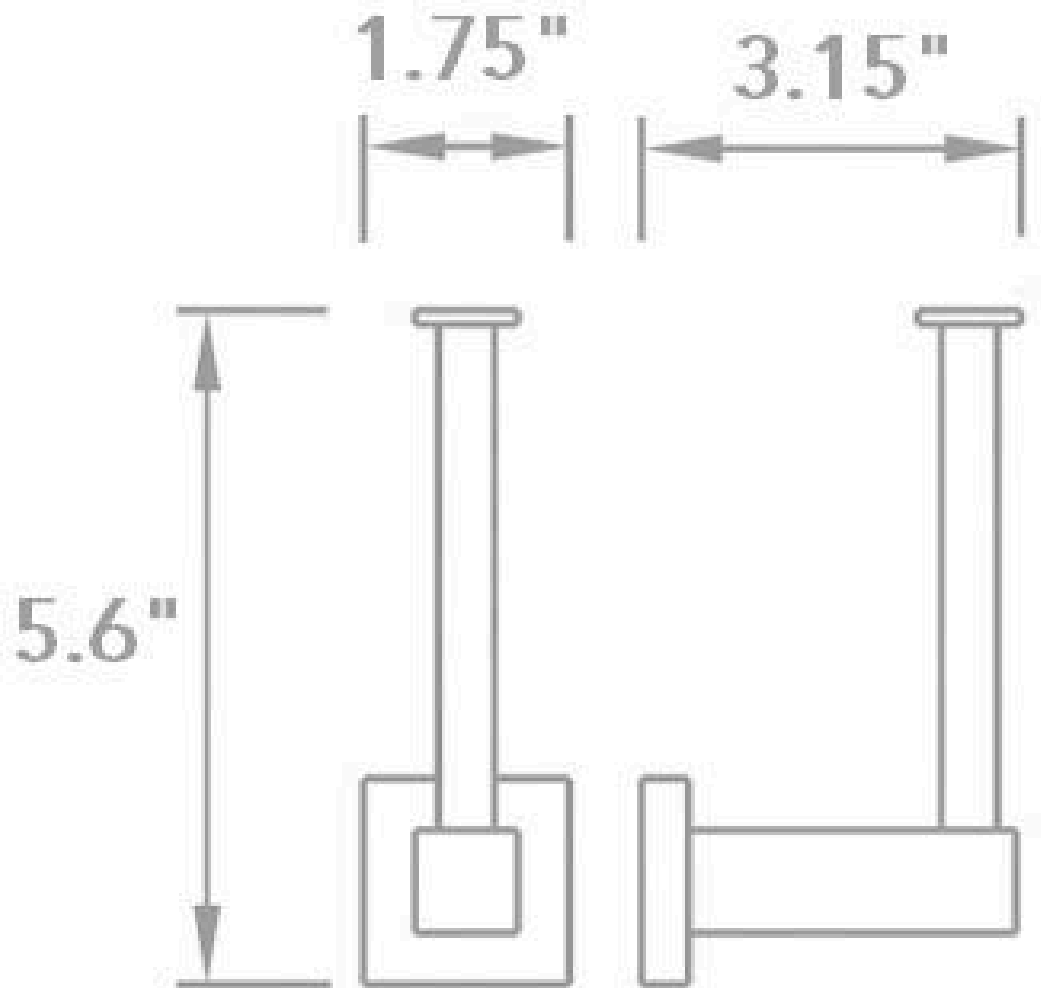

Toilet Paper Holder

Cubic Spare Toilet Paper Holder - Wall Mount - 6"

Description

Modern spare toilet paper holder. For wall mounted. Minimalist design allows you to place a spare toilet paper roll. Made in full brass, it will resist corrosion, work hard, look great and last for years. From our collection Cubic. Recommended for installation in solid walls or drywalls.

Dimensions

- W: 1.75" * H: 5.6" * D: 3.15"

Weight

- 1.1 lb

Codes/Standards

DKY.TPH.CUB.06.00.BR.PCH

YACORE Toilet Paper Holder Lifetime Limited Warranty

See website for detailed warranty information.

Technical Information

All product dimensions are nominal.

Shower head included: No
Shower arm: No

Notes

Install the product according to the installation guide.