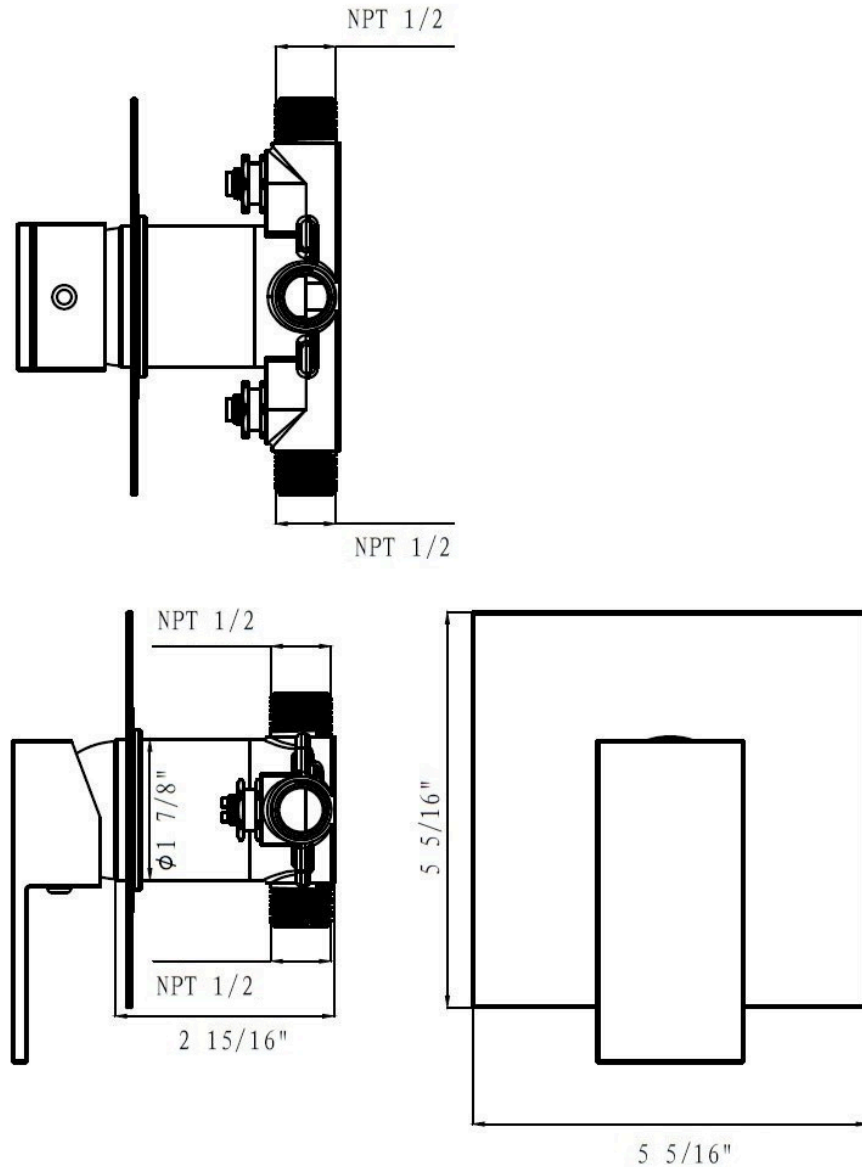

## Dimensions

- W: 5.31" \* H: 5.31" \* D: 3"

# bathonomy ShowerMixer

Devon

1 Way Pressure Balance Shower Mixer - Wall Mount - 1"

## Technical Information

All product dimensions are nominal.

Shower head included: No

Shower arm: No