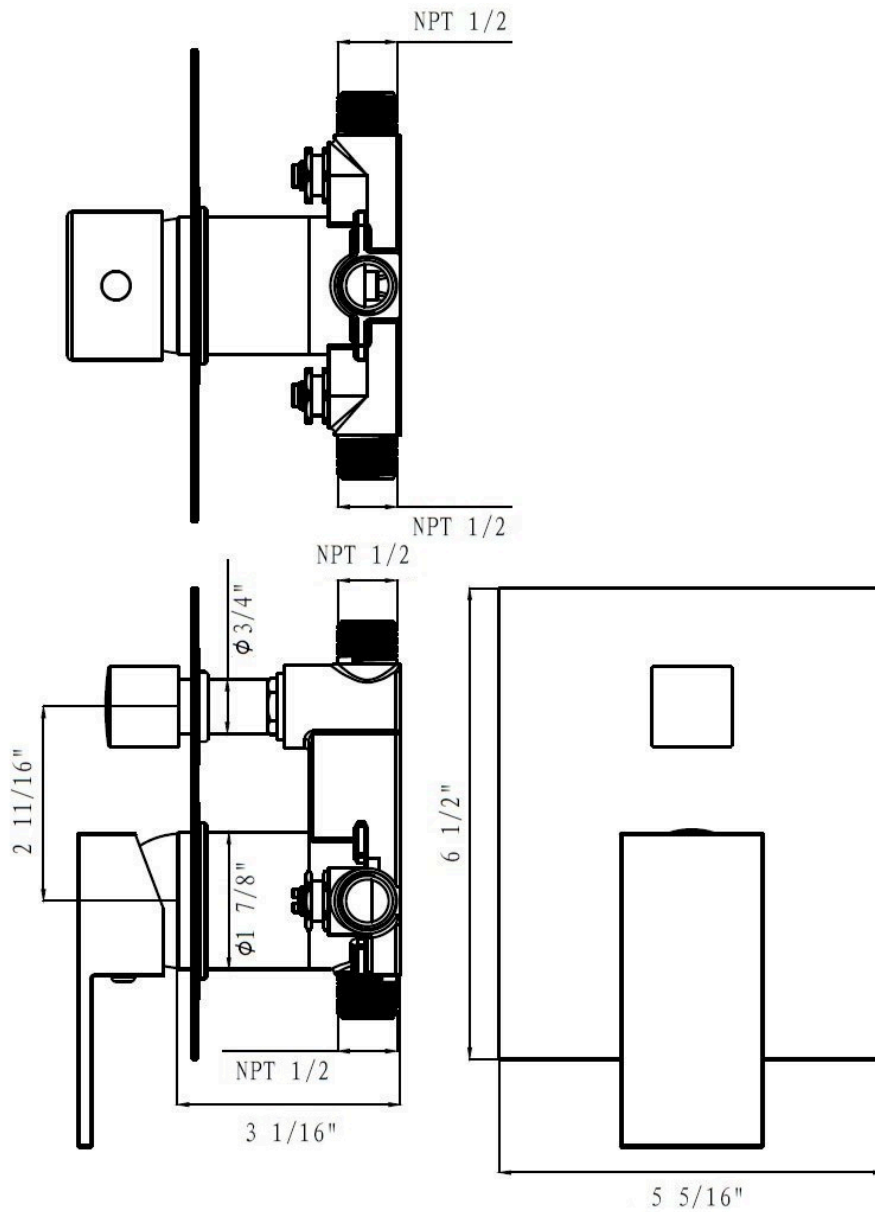

## Dimensions

- W: 5.31" \* H: 6.31" \* D: 3"

# bathonomy ShowerMixer

Devon

2 Way Pressure Balance Shower Mixer - Wall Mount - 2"

### Technical Information

All product dimensions are nominal.

Shower head included: No

Shower arm: No