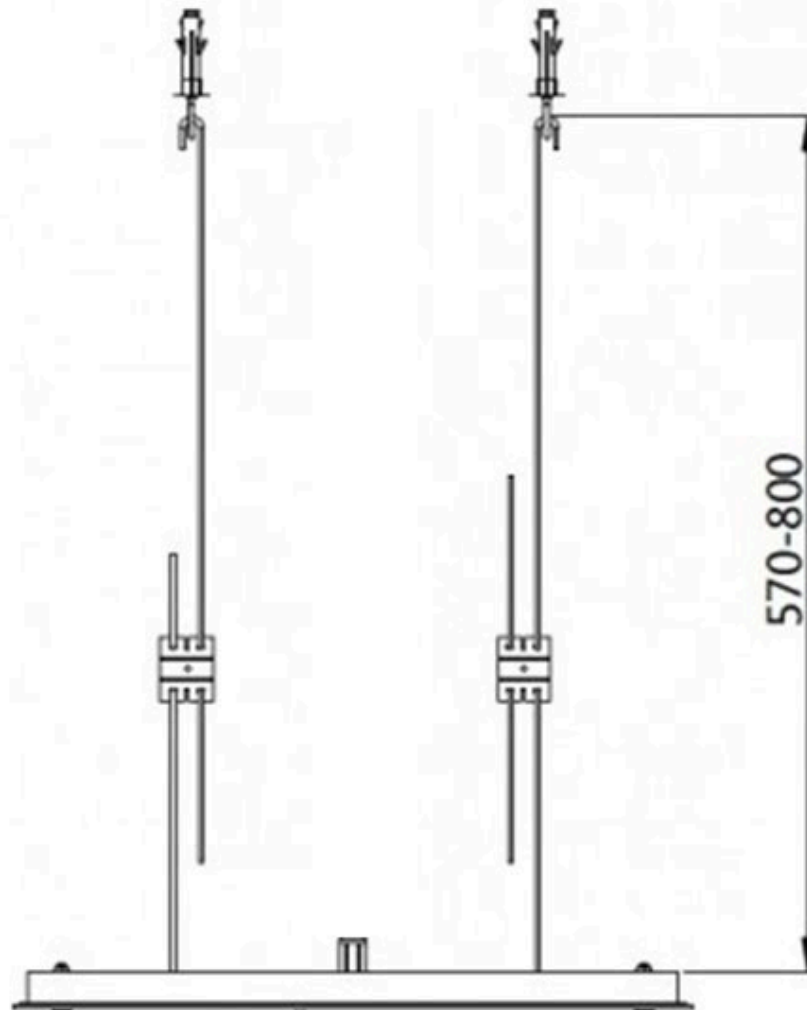

Technical Information

All product dimensions are nominal.

Notes

Install the product according to the installation guide.