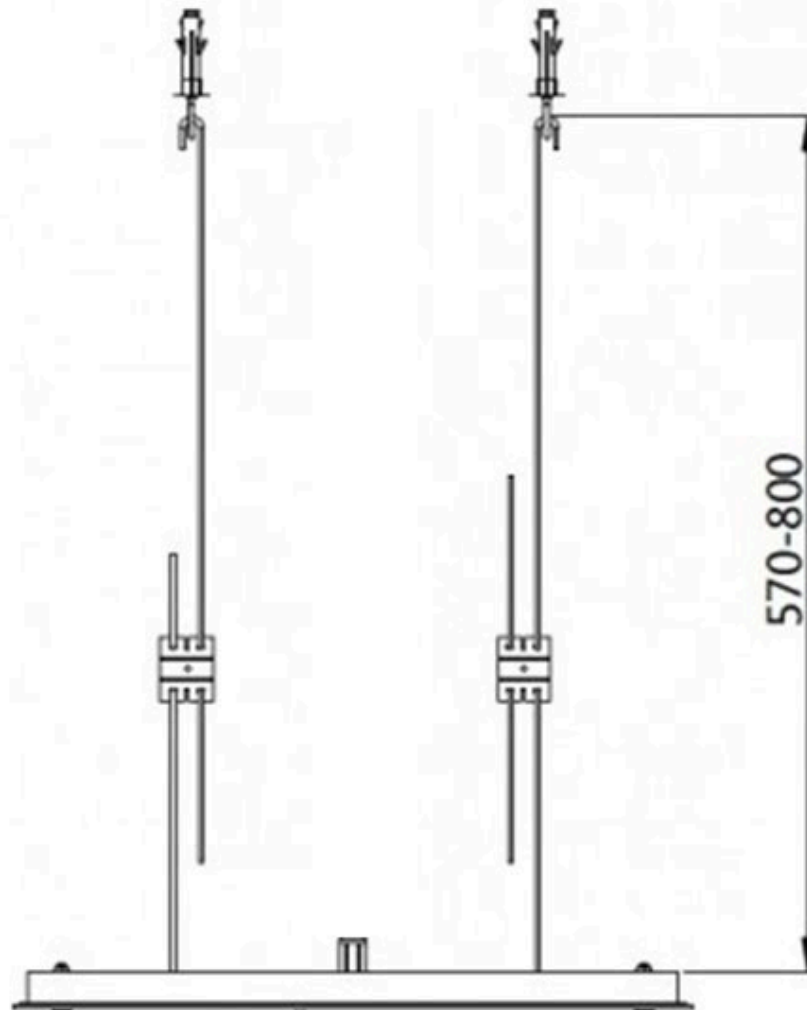

bathonomy ShowerHead

Metro
Recessed Shower Head - Ceiling
Mount - 16"

Description

Shower head for recessed ceiling mounting of our family Metro bathroom fixtures. This shower head is specially designed to be installed in showers where the ceiling height is low. Only leaves the ceiling 1/8 inch so your shower will have a modern design while functional. Made in polished stainless steel will make your product stand the test of time as the first day.

Features

- Specially designed for low-level showers
- Flow rate: 2.5 Gpm
- 1/2 inch female inlet.
- Finish/Color: Matt Black

Material

- Premium material construction with metal handle ensures reliability and durability.
- BATHONOMY finishes resist corrosion and tarnishing.
- Stainless steel construction

Dimensions

- H: 0.12" * / Ø: 16"

Weight

- 6.6 lb.

Codes/Standards

COF.SHH.MTO.16.02.SS.MBL

BATHONOMY Faucet Lifetime Limited Warranty

See website for detailed warranty information.

Metro
Recessed Shower Head - Ceiling
Mount - 16"

Technical Information

All product dimensions are nominal.

Notes

Install the product according to the installation guide.