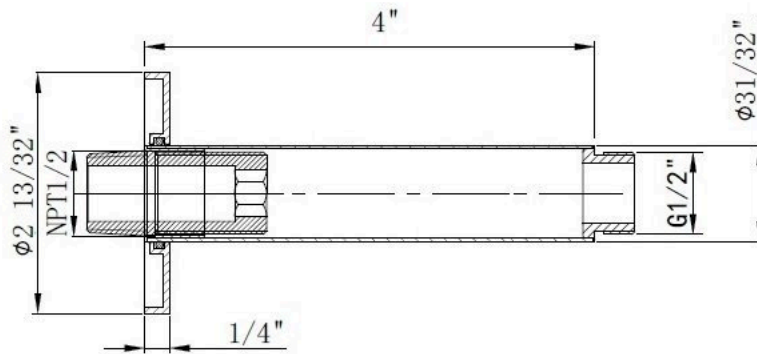

- Shower arm.
- NPT 1/2 in. inlet
- G 1/2 in. outlet
- Rustproof: Yes

Material

- Premium material construction with metal handle ensures reliability and durability.
- BATHONOMY finishes resist corrosion and tarnishing.
- Brass construction

Dimensions

- H: 4" * / Ø: 0.93"

Weight

- 0.8 lb.

Codes/Standards

COF.SHA.MTO.04.00.BR.SBR

BATHONOMY Faucet Lifetime Limited Warranty

See website for detailed warranty information.

Technical Information

All product dimensions are nominal.

Notes

Install the product according to the installation guide.