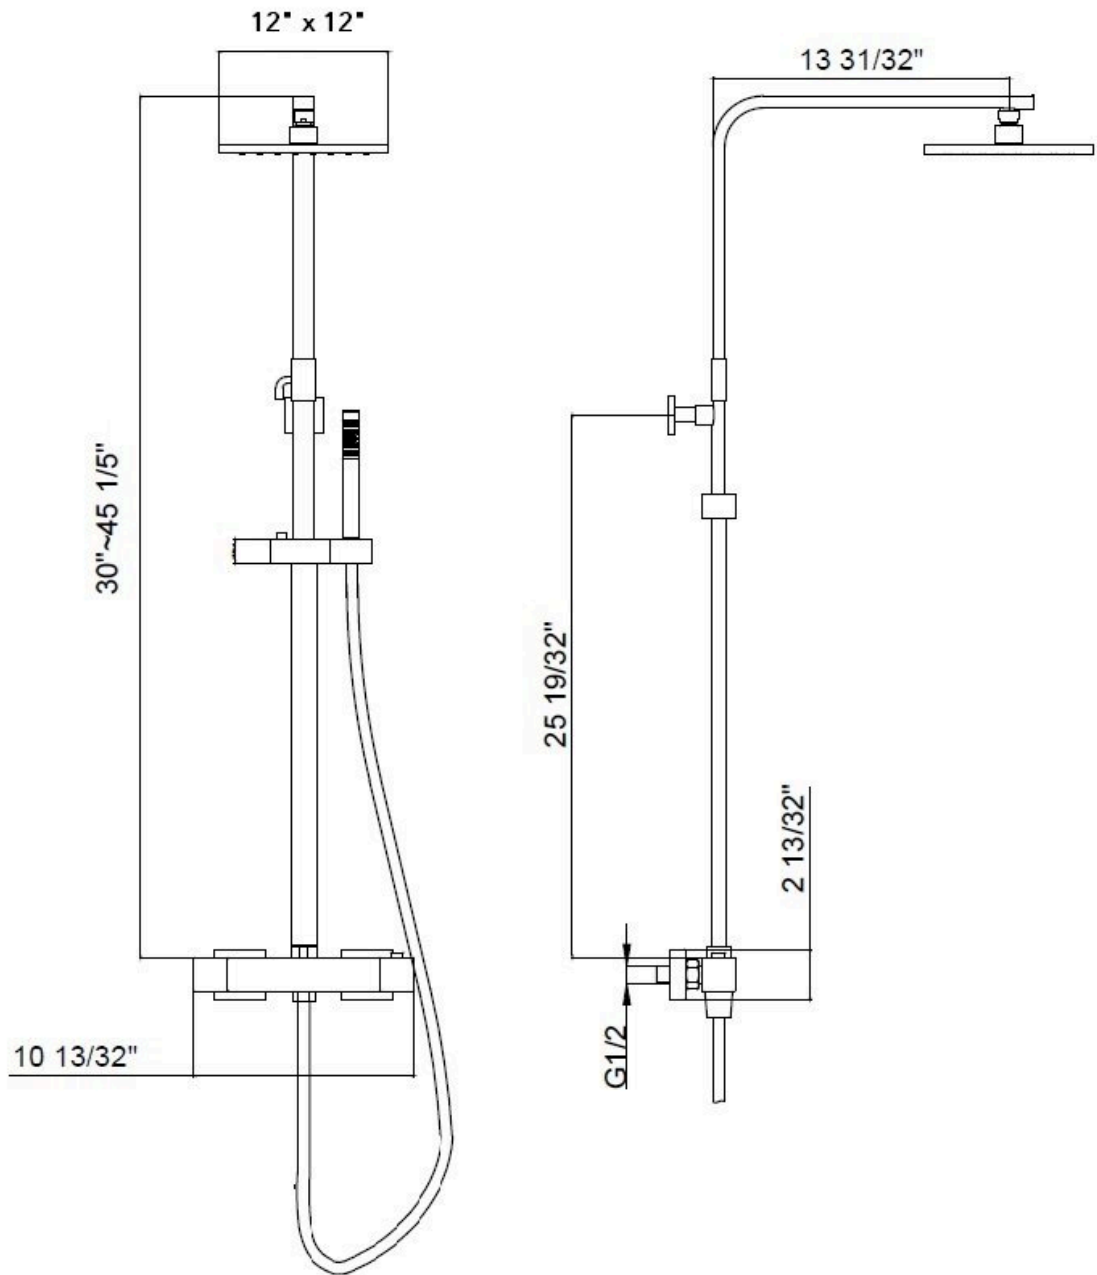

bathonomy ShowerColumn

Devon Thermostatic Shower Column - Wall Mount - 8"

Description

Thermostatic shower column with two ways composed of head and hand shower. This thermostatic valve will protect you from possible burns. In case the cold water pressure decreases the valve will automatically make the cold water pressure also decrease avoiding possible burns. Devon family, a family of harmonious aesthetics that decorates the bathroom space with defined classic lines that adapt to the urban style. This family covers everything you need to build your bathroom area: mixers, heads, hand showers, connectors, tub spout, etc. Simple pieces in compact form that incorporates refined finishes that make this work an exclusive column. Its innovative design of thermostatic valve improves the functionality of continuous use.

Features

- Compact cartridge with wax thermoelement
- Thermostatic cartridge
- 2 way diverter with 3 positions (head, closed, hand shower)
- 1/2 NPT female inlet (3/4 to 1/2 male adapter included)
- Valve body and column made of brass.
- Column height adjustable between 30 in. and 45 in.
- Finish/Color: Polished Chrome

Material

- Premium material construction with metal handle ensures reliability and durability.
- BATHONOMY finishes resist corrosion and tarnishing.
- Brass

Dimensions

- W: 10" * H: 47 * D: 20"

Weight

- 13.2 lb

	BNI	Brushed Nickel
	MBL	Matt Black
	PCH	Polished Chrome
	SBR	Satin Brass

bathonomy ShowerColumn

Devon Thermostatic Shower Column - Wall Mount - 8"

Technical Information

All product dimensions are nominal.