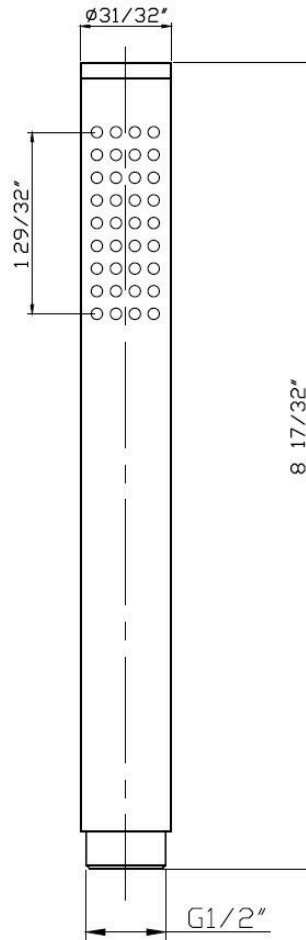

## Metro

Hand Shower  
Wall Mount - 1"

### Dimensions

- H: 9" \* / Ø: 0.93"

## Technical Information

All product dimensions are nominal.