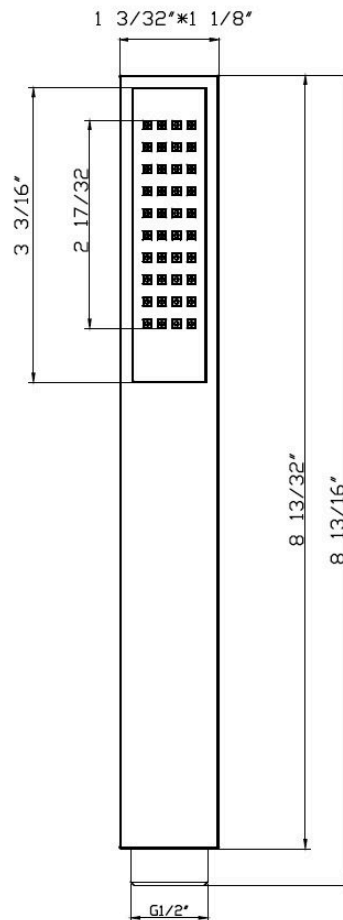

## Dimensions

- W: 1.12" \* H: 8.25" \* D: 1.12"

## Technical Information

All product dimensions are nominal.