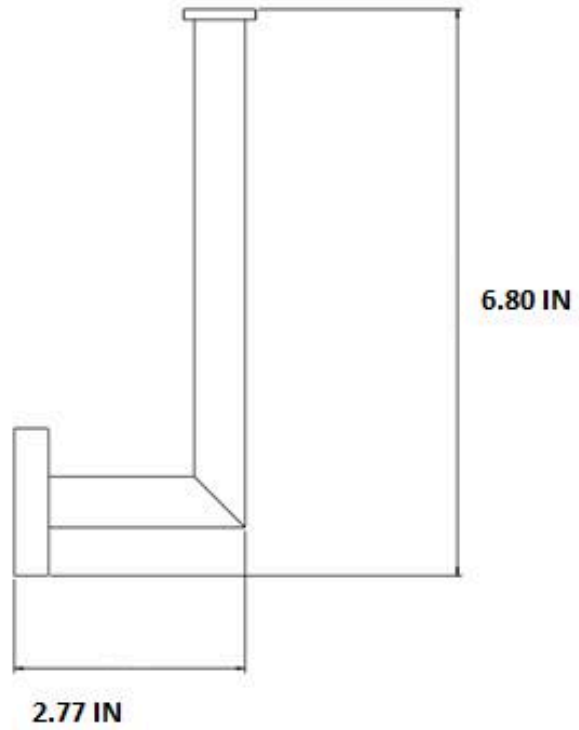

Description

This contemporary, circular design for a wall mounted toilet tissue holder is decorative and substantial. Brass construction. This toilet roll holder resists corrosion, works hard and features a pleasing profile for the bath, half bath or powder room. From the SOHO collection.

Dimensions

- W: 6.75" * H: 2" * D: 2.75" / Ø: 2"

Weight

- 0.7 lb

Codes/Standards

AQC.TPH.SOH.05.00.BR.MBL

AQUACUBIC Toilet Paper Holder Lifetime Limited Warranty

See website for detailed warranty information.

Technical Information

All product dimensions are nominal.

Shower head included: No
Shower arm: No

Notes

Install the product according to the installation guide.