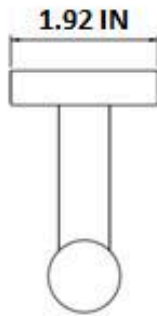

Description

This contemporary, circular design for a wall mounted toilet tissue holder is decorative and substantial. Brass construction. This toilet roll holder resists corrosion, works hard and features a pleasing profile for the bath, half bath or powder room. From the SOHO collection.

Dimensions

- W: 6.75" * H: 2" * D: 2.75" / Ø: 2"

Weight

- 0.7 lb

Codes/Standards

AQC.TPH.SOH.05.00.BR.MBL

AQUACUBIC Toilet Paper Holder Lifetime Limited Warranty

See website for detailed warranty information.

Available Colors/Finishes

Color tiles intended for reference only.

Color Code Description

	BNI	Brushed Nickel
	MBL	Matt Black
	PCH	Polished Chrome
	SBR	Satin Brass

ToiletPaperHolder

Soho Toilet Paper Holder - Wall Mount - 5"

Technical Information

All product dimensions are nominal.

Shower head included: No
Shower arm: No

Notes

Install the product according to the installation guide.