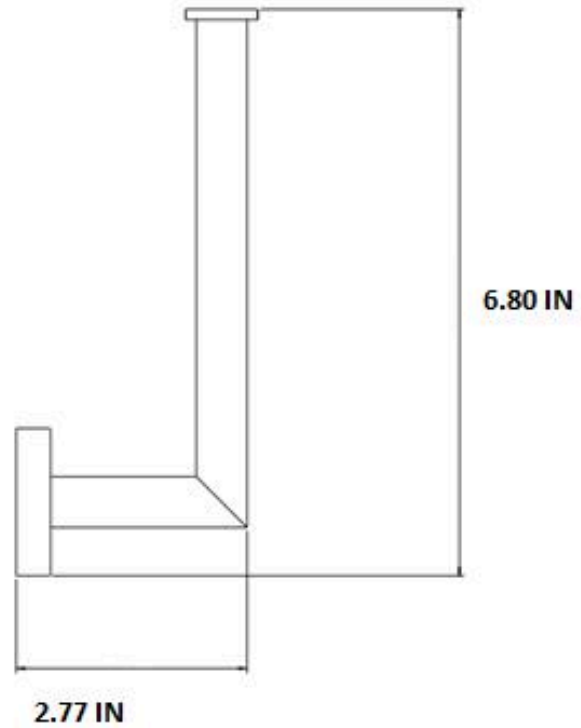

Soho Toilet Paper Holder - Wall Mount - 5"

Description

This contemporary, circular design for a wall mounted toilet tissue holder is decorative and substantial. Brass construction. This toilet roll holder resists corrosion, works hard and features a pleasing profile for the bath, half bath or powder room. From the SOHO collection.

Dimensions

- W: 6.75" * H: 2" * D: 2.75" / Ø: 2"

Weight

- 0.7 lb

Codes/Standards

AQC.TPH.SOH.05.00.BR.BNI

AQUACUBIC Toilet Paper Holder Lifetime Limited Warranty

See website for detailed warranty information.

Technical Information

All product dimensions are nominal.

Shower head included: No
Shower arm: No

Notes

Install the product according to the installation guide.