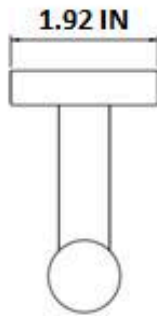

Soho Toilet Paper Holder - Wall Mount - 5"

Description

This contemporary, circular design for a wall mounted toilet tissue holder is decorative and substantial. Brass construction. This toilet roll holder resists corrosion, works hard and features a pleasing profile for the bath, half bath or powder room. From the SOHO collection.

Dimensions

- W: 6.75" * H: 2" * D: 2.75" / Ø: 2"

Weight

- 0.7 lb

Codes/Standards

AQC.TPH.SOH.05.00.BR.BNI

AQUACUBIC Toilet Paper Holder Lifetime Limited Warranty

See website for detailed warranty information.

Available Colors/Finishes

Color tiles intended for reference only.

Color Code Description

	BNI	Brushed Nickel
	MBL	Matt Black
	PCH	Polished Chrome
	SBR	Satin Brass

ToiletPaperHolder

Soho Toilet Paper Holder - Wall Mount - 5"

Technical Information

All product dimensions are nominal.

Shower head included: No
Shower arm: No

Notes

Install the product according to the installation guide.