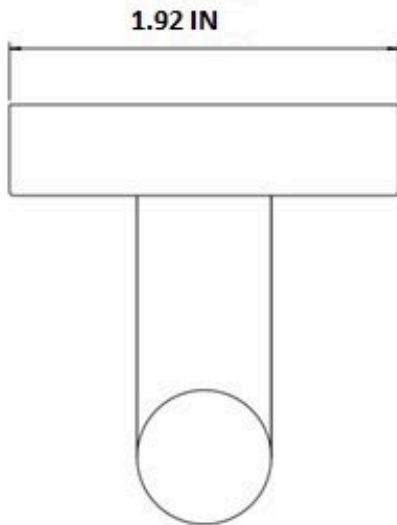

Dimensions

- W: 2" * H: 2.25" * D: 2" / Ø: 2"

Weight

- 0.4 lb

Codes/Standards

AQC.HOO.SOH.02.00.BR.BNI

AQUACUBIC Faucet Lifetime Limited Warranty

See website for detailed warranty information.

Available Colors/Finishes

Color tiles intended for reference only.

Color Code Description

	BNI	Brushed Nickel
	MBL	Matt Black
	PCH	Polished Chrome
	SBR	Satin Brass

Hook

Soho Single Hook - Wall Mount - 2"

Technical Information

All product dimensions are nominal.

Shower head included: No
Shower arm: No

Notes

Install the product according to the installation guide.