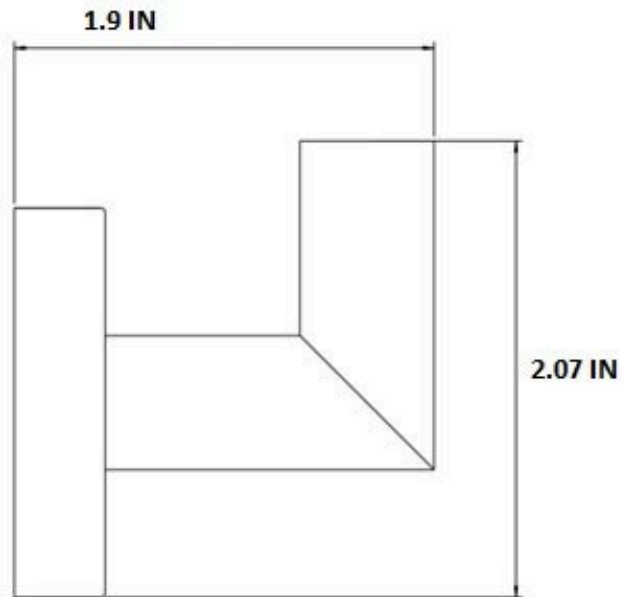

Hook

Soho Single Hook - Wall Mount - 2"

Technical Information

All product dimensions are nominal.

Shower head included: No
Shower arm: No

Notes

Install the product according to the installation guide.