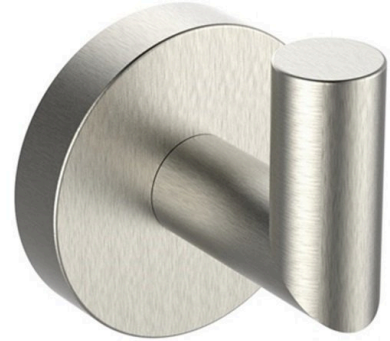

Soho Single Hook - Wall Mount - 2"

Description

Made of brass, the SOHO Robe Hook feels premium and durable to the touch. Covered with a corrosion-resistant finish, this product will complement existing decor in your bathroom. Mounts using concealed hardware.

Features

- Suggested room fit: Bathrooms
- Finish/Color: Brushed Nickel

Material

- Premium material construction with metal handle ensures reliability and durability.
- AQUACUBIC finishes resist corrosion and tarnishing.
- Brass

Dimensions

- W: 2" * H: 2.25" * D: 2" / Ø: 2"

Weight

- 0.4 lb

Codes/Standards

AQC.HOO.SOH.02.00.BR.BNI

AQUACUBIC Faucet Lifetime Limited Warranty

See website for detailed warranty information.

Available Colors/Finishes

Color tiles intended for reference only.

Color Code Description

	BNI	Brushed Nickel
	MBL	Matt Black
	PCH	Polished Chrome
	SBR	Satin Brass

Hook

Soho Single Hook - Wall Mount - 2"

Technical Information