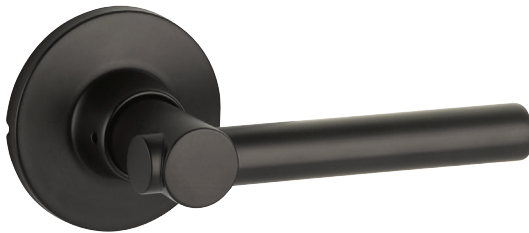

# EXPRESSIONS™ SERIES

Rosette  
Lever  
Finishes

**Owen**  
Holden  
Satin Brass (US4)  
Satin Nickel (US15)  
Flat Black (US19)  
Polished Chrome (US26)

Door Specs	2-1/8" Face Bore, 1" Edge Bore 1" x 2-1/4" Radius Corner
------------	---

Latch	2-3/8" or 2-3/4" Adjustable latch, Radius Corner
-------	---

Door Thickness	1-3/8" to 1-3/4"
----------------	------------------

Cylinder	SC1 KW1 Optional WR5 Optional
----------	-------------------------------------

Handing	Universal handing
---------	-------------------

Description	Function	Satin Brass	Satin Nickel	Flat Black	Polished Chrome
Owen Rosette with Holden Lever, Schlage Keyway	Keyed	YOWN52.HLDUS4	YOWN52.HLDUS15	YOWN52.HLDUS19	YOWN52.HLDUS26
Owen Rosette with Holden Lever, Kwikset Keyway	Keyed	KYOWN52.HLDUS4	KYOWN52.HLDUS15	KYOWN52.HLDUS19	KYOWN52.HLDUS26
Owen Rosette with Holden Lever, Weiser Keyway	Keyed	WYOWN52.HLDUS4	WYOWN52.HLDUS15	WYOWN52.HLDUS19	WYOWN52.HLDUS26
Owen Rosette with Holden Lever	Passage	YOWN23.HLDUS4	YOWN23.HLDUS15	YOWN23.HLDUS19	YOWN23.HLDUS26
Owen Rosette with Holden Lever	Privacy	YOWN24.HLDUS4	YOWN24.HLDUS15	YOWN24.HLDUS19	YOWN24.HLDUS26
Owen Rosette with Holden Lever	Dummy Pair	YOWN25.HLDUS4	YOWN25.HLDUS15	YOWN25.HLDUS19	YOWN25.HLDUS26