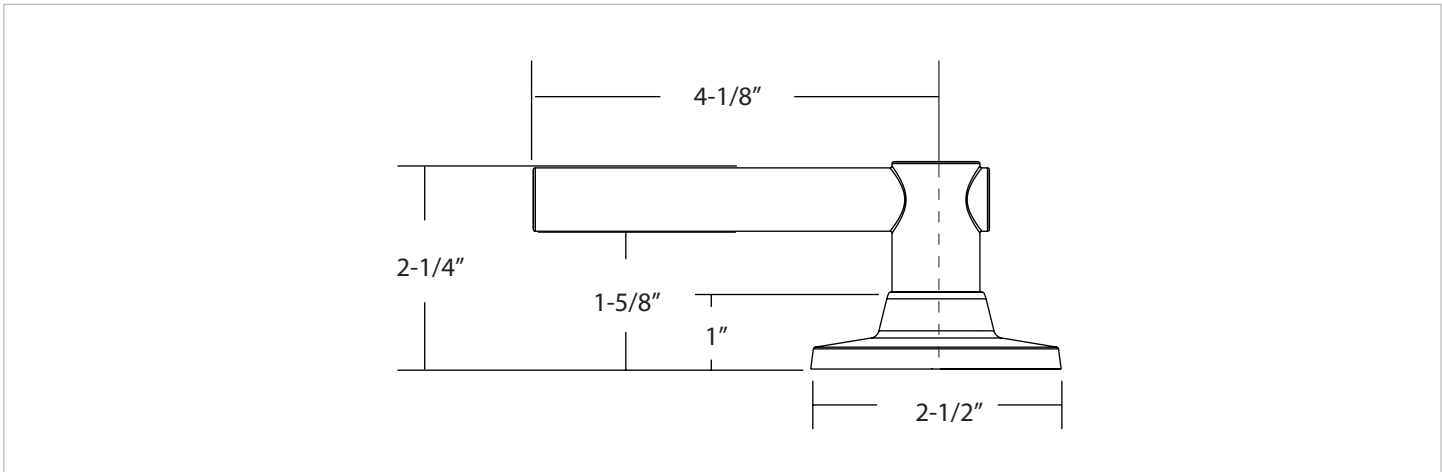

Description	Function	Satin Brass	Satin Nickel	Flat Black	Polished Chrome
Owen Rosette with Holden Lever, Schlage Keyway	Keyed	YOWN52.HLDUS4	YOWN52.HLDUS15	YOWN52.HLDUS19	YOWN52.HLDUS26
Owen Rosette with Holden Lever, Kwikset Keyway	Keyed	KYOWN52.HLDUS4	KYOWN52.HLDUS15	KYOWN52.HLDUS19	KYOWN52.HLDUS26
Owen Rosette with Holden Lever, Weiser Keyway	Keyed	WYOWN52.HLDUS4	WYOWN52.HLDUS15	WYOWN52.HLDUS19	WYOWN52.HLDUS26
Owen Rosette with Holden Lever	Passage	YOWN23.HLDUS4	YOWN23.HLDUS15	YOWN23.HLDUS19	YOWN23.HLDUS26
Owen Rosette with Holden Lever	Privacy	YOWN24.HLDUS4	YOWN24.HLDUS15	YOWN24.HLDUS19	YOWN24.HLDUS26
Owen Rosette with Holden Lever	Dummy Pair	YOWN25.HLDUS4	YOWN25.HLDUS15	YOWN25.HLDUS19	YOWN25.HLDUS26