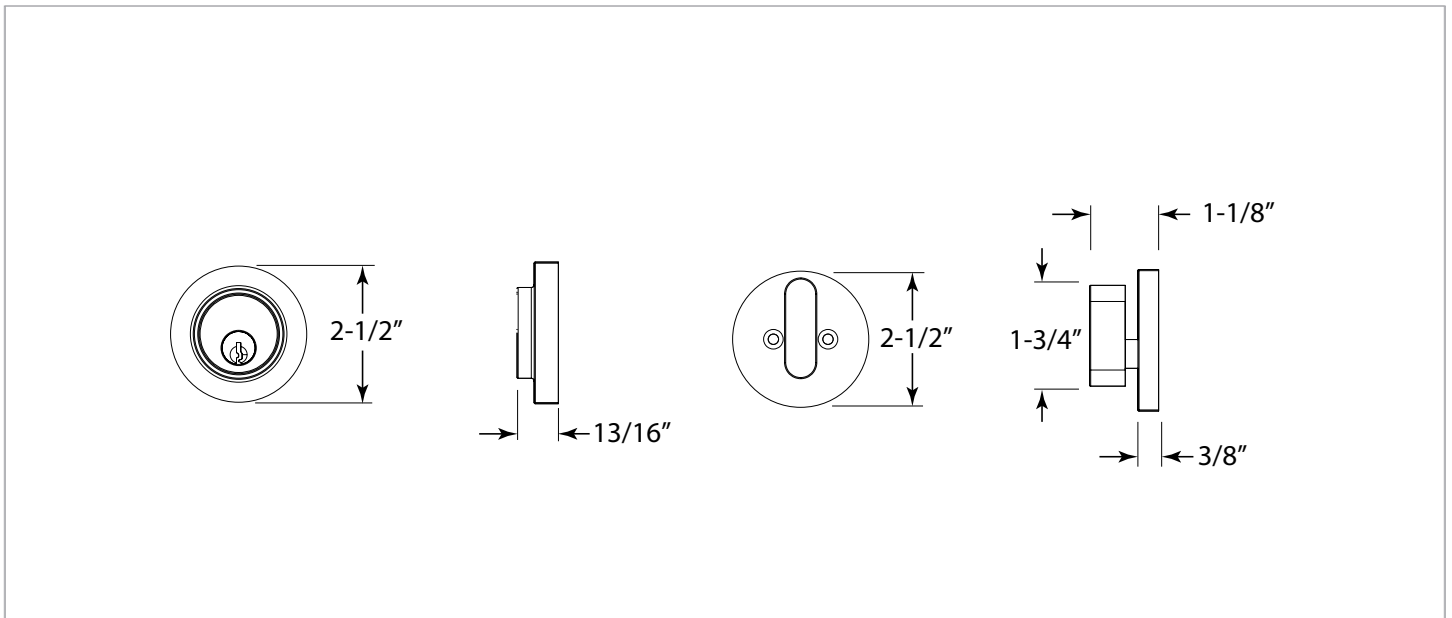

Description

Owen Deadbolt, Schlage Keyway
Owen Deadbolt, Kwikset Keyway
Owen Deadbolt, Weiser Keyway

Function

Single Cylinder
Single Cylinder
Single Cylinder

Satin Brass

YOWN32.US4
KYOWN32.US4
WYOWN32.US4

Satin Nickel

YOWN32.US15
KYOWN32.US15
WYOWN32.US15

Flat Black

YOWN32.US19
KYOWN32.US19
WYOWN32.US19

Polished Chrome

YOWN32.US26
KYOWN32.US26
WYOWN32.US26