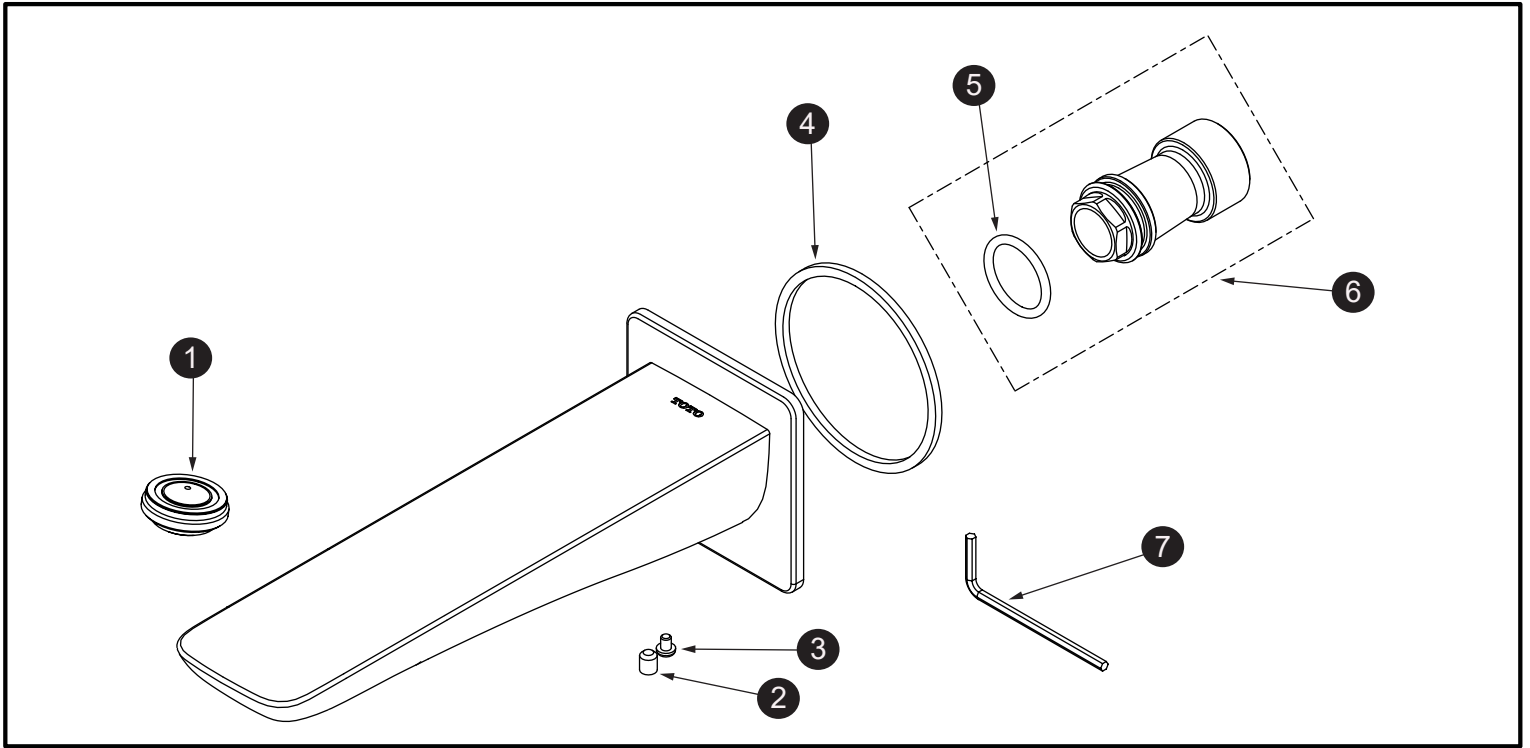

**Modern
Tub Spout (Square)**

Item	Part	Description
1	THP5214	Aerator
2	THP5110	Set Screw
3	THP5311	Anti-dropping screw
4	THP5312	Foam
5	THP5313	O-Ring
6	THP5314	Pipe Adapter
7	THP5315	Hex Wrench