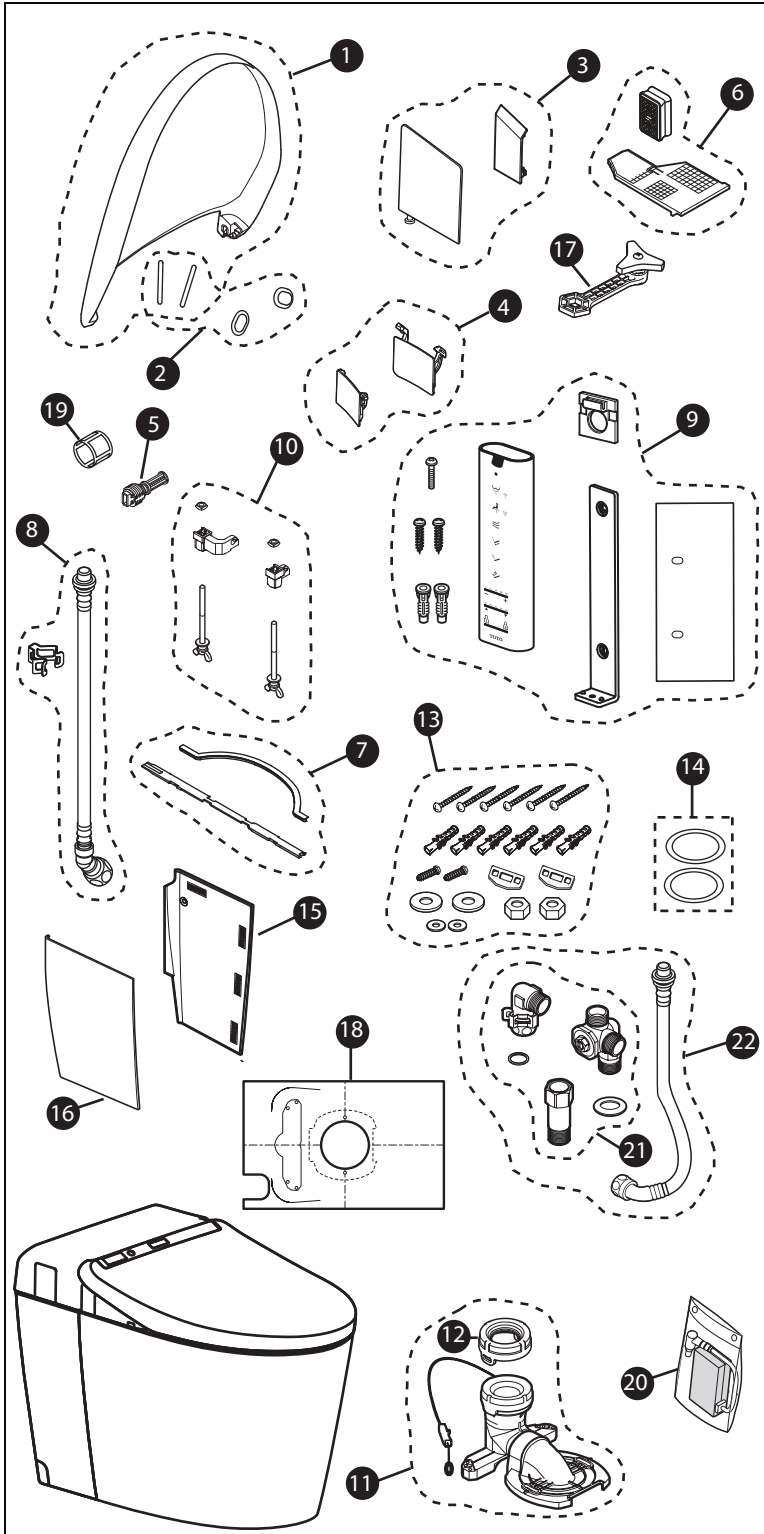

### 1.0Gpf / 0.8Gpf Toilet, Elongated, TORNADO FLUSH®, 12" Modular Rough-In, CEFIONTECT®

Actual Product may vary slightly from illustration

Items	Parts	Description
1	THU6237#01	Lid Assembly (Cotton)
2	THU6240	Lid & Seat Bumpers
3	THU6250#01	Side Covers (Cotton)
4	THU6262#01	Wand and Dryer Doors (Cotton)
5	THU6121	Water Filter Drain Valve
6	THU6282#01	Deodorizer Cartridge & Air Filter (Cotton)
7	THU6283	Case Bottom Gasket & Lever Cover
8	THU6284	Water Supply Hose Assembly
9	THU6210	Remote Control Unit Assembly
10	THU6291	Top to Bowl Mounting Bolt Assembly
11	THU6297	Drain Socket
12	THU9652	Drain Socket Gasket
13	THU6298	Bowl Mounting Hardware
14	THU6299	Plastic Seal
15	THU6302#01	Right Side Panel (Cotton)
16	THU6303#01	Left Side Panel (Cotton)
17	THU6304	Open/Close Tool
18	OGU9221	Installation Template
19	THU6189	Water Strainer
20	THU6206	Battery Box
21	THU6306	Junction Valve Assembly
22	THU6315	Water Supply Hose Assembly (bowl unit)