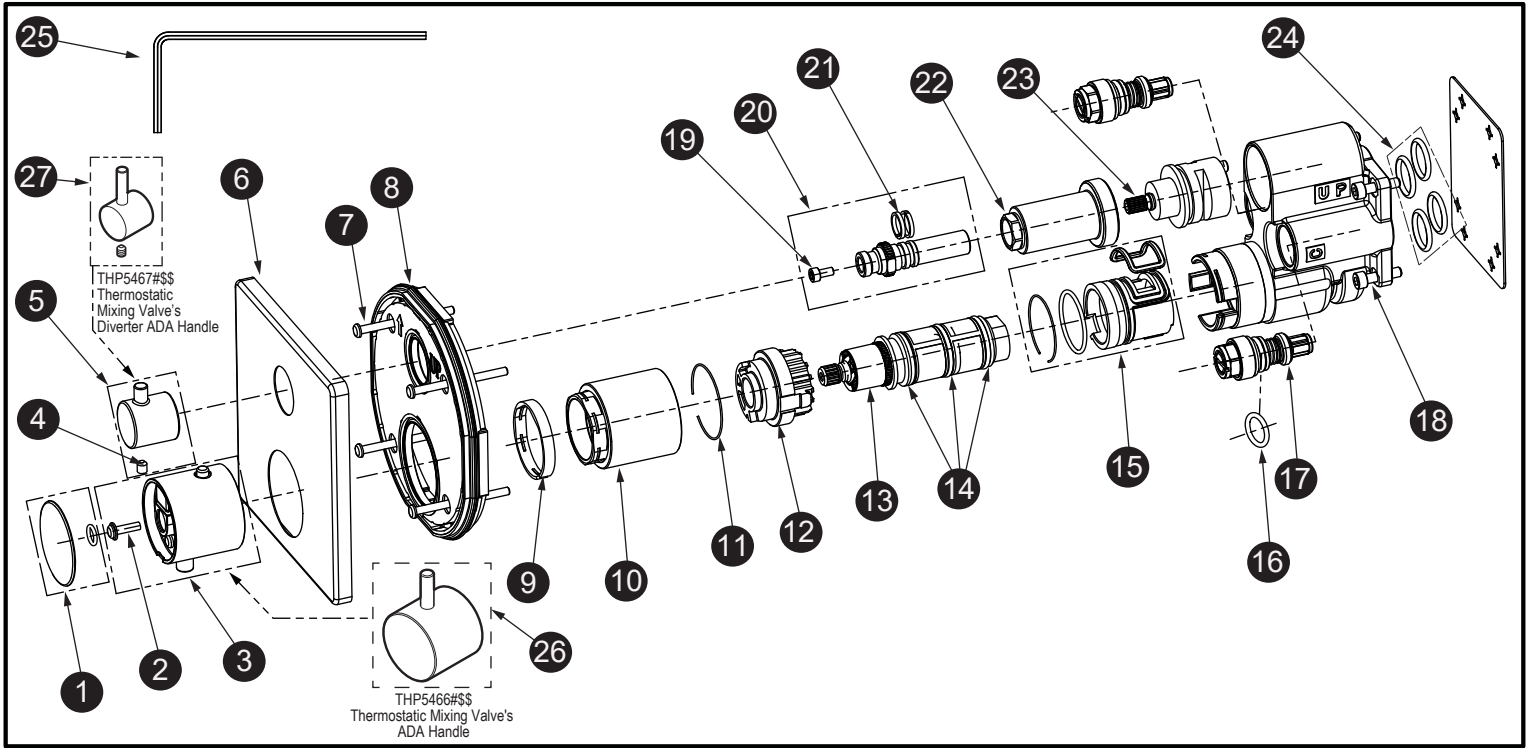

Thermostatic w/ 2-Way Shutoff Diverter Valve (Square)

Item	Part	Description
1*	THP5215#\$\$	Handle Cap
2	THP5216	Screw
3*	THP5217#\$\$	Temperature Control Handle
4	THP5233	Set Screw
5*	THP5234#\$\$	Diverter Handle
6*	THP5246#\$\$	Trim
7	THP5219	Screw (4pcs/pkg)
8	THP5236	Lining Plate
9	THP5221	Snap Ring
10*	THP5222#\$\$	Cartridge Sleeve
11	THP5223	Snap Ring
12	THP5224	Temperature Limiter
13	THP5225	Thermostat Cartridge
14	THP5226	O-Ring (3pcs/pkg)
15	THP5227	Inner Sleeve
16	THP5229	O-Ring
17	THP5228	Service Stop
18	THP5230	Hex Screw (4pcs/pkg)
19	THP5237	Hex Screw
20	THP5238	Volume Control Stem Set
21	THP5239	O-Ring
22*	THP5240#\$\$	Diverter Sleeve
23	THP5243	Cartridge
24	THP5231	O-Ring (4pcs/pkg)
25	THP5232	Hex Wrench
26	THP5466#\$\$	Thermostatic Mixing Valve's ADA Handle
27	THP5467#\$\$	Thermostatic Mixing Valve's Diverter ADA Handle

* Please specify finish when ordering

LEGEND
\$\$ = Denotes Finish
#CP = Polished Chrome
#BN = Brushed Nickel
#PN = Polished Nickel

Item	Part	Description
------	------	-------------

1	THP5247	Fixing Piece
2	THP5248	Vapor Barrier
3	THP5249	Adapter