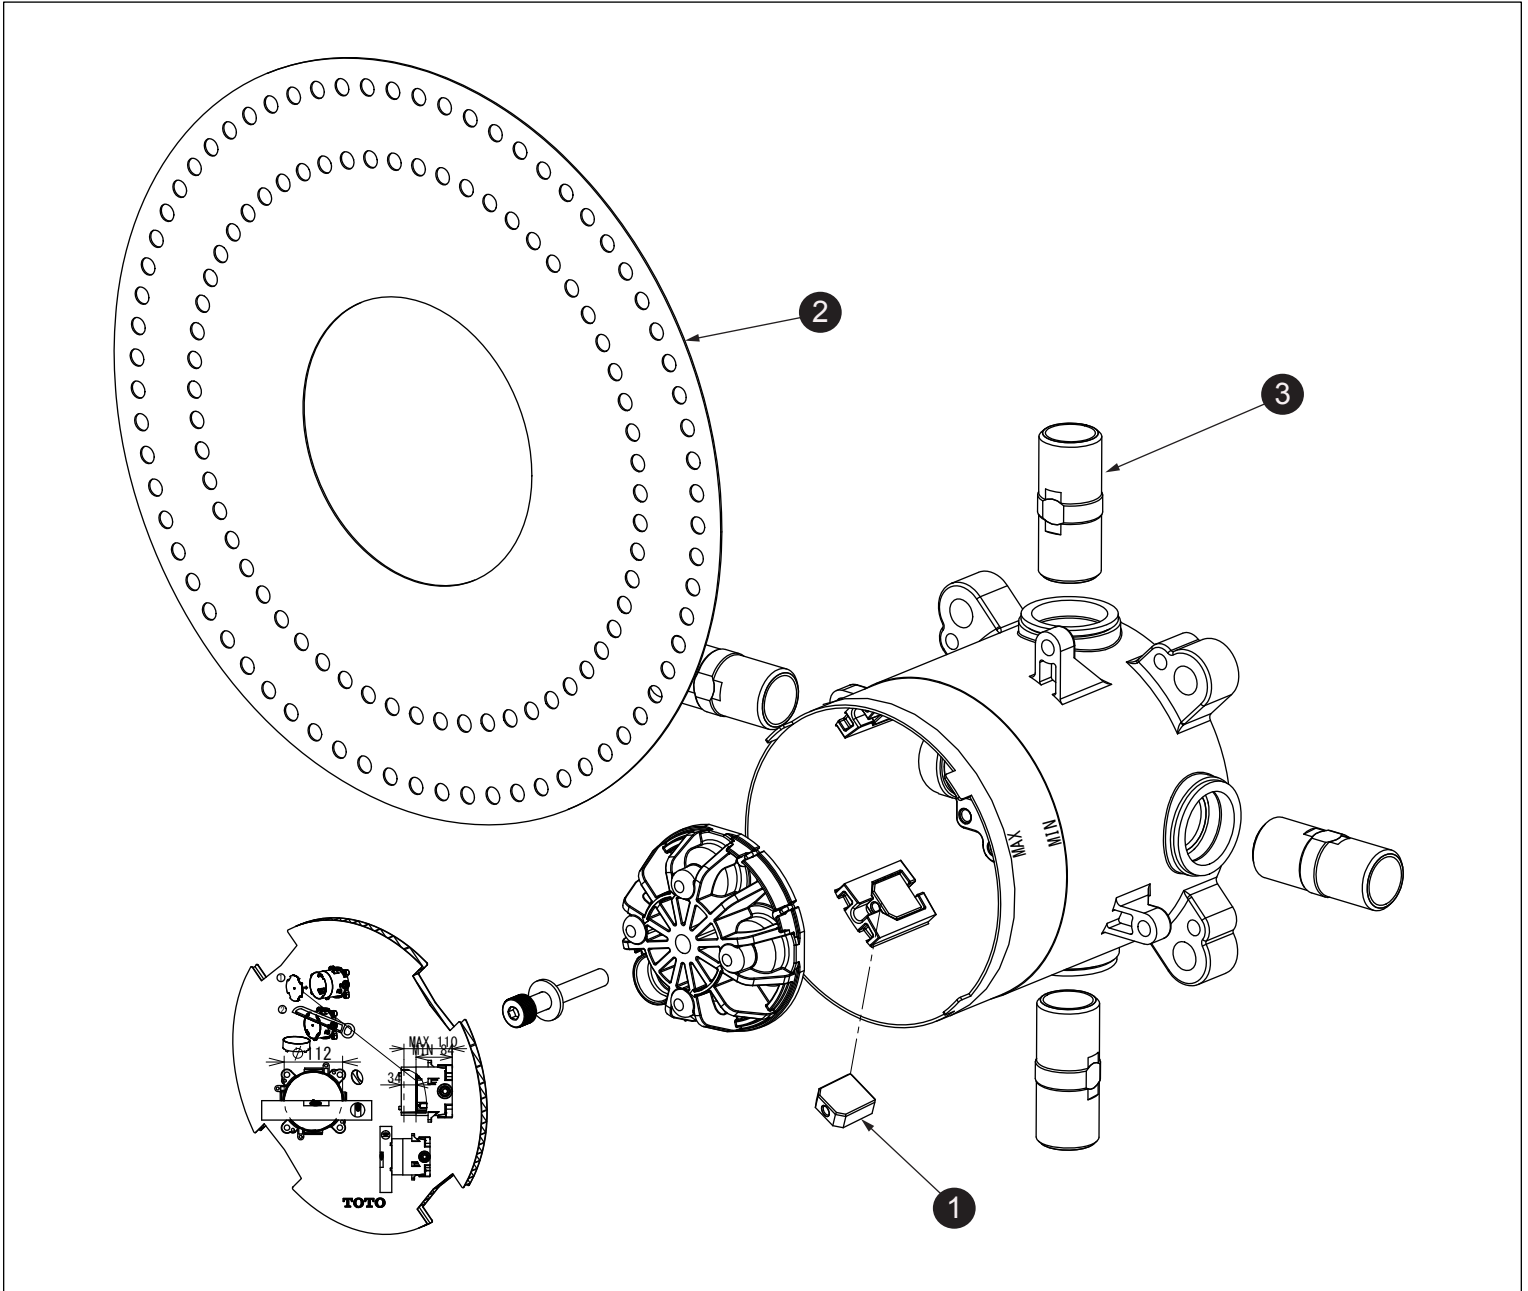

Thermostatic w/ 2-Way Shutoff Diverter Valve (Square)

Item	Part	Description
1*	THP5215#\$\$	Handle Cap
2	THP5216	Screw
3*	THP5217#\$\$	Temperature Control Handle
4	THP5233	Set Screw
5*	THP5234#\$\$	Diverter Handle
6*	THP5246#\$\$	Trim
7	THP5219	Screw (4pcs/pkg)
8	THP5236	Lining Plate
9	THP5221	Snap Ring
10*	THP5222#\$\$	Cartridge Sleeve
11	THP5223	Snap Ring
12	THP5224	Temperature Limiter
13	THP5225	Thermostat Cartridge
14	THP5226	O-Ring (3pcs/pkg)
15	THP5227	Inner Sleeve
16	THP5229	O-Ring
17	THP5228	Service Stop
18	THP5230	Hex Screw (4pcs/pkg)
19	THP5237	Hex Screw
20	THP5238	Volume Control Stem Set
21	THP5239	O-Ring
22*	THP5240#\$\$	Diverter Sleeve
23	THP5243	Cartridge
24	THP5231	O-Ring (4pcs/pkg)
25	THP5232	Hex Wrench
26	THP5466#\$\$	Thermostatic Mixing Valve's ADA Handle
27	THP5467#\$\$	Thermostatic Mixing Valve's Diverter ADA Handle

* Please specify finish when ordering

LEGEND
\$\$ = Denotes Finish
#CP = Polished Chrome
#BN = Brushed Nickel
#PN = Polished Nickel

Item	Part	Description
------	------	-------------

1	THP5247	Fixing Piece
2	THP5248	Vapor Barrier
3	THP5249	Adapter