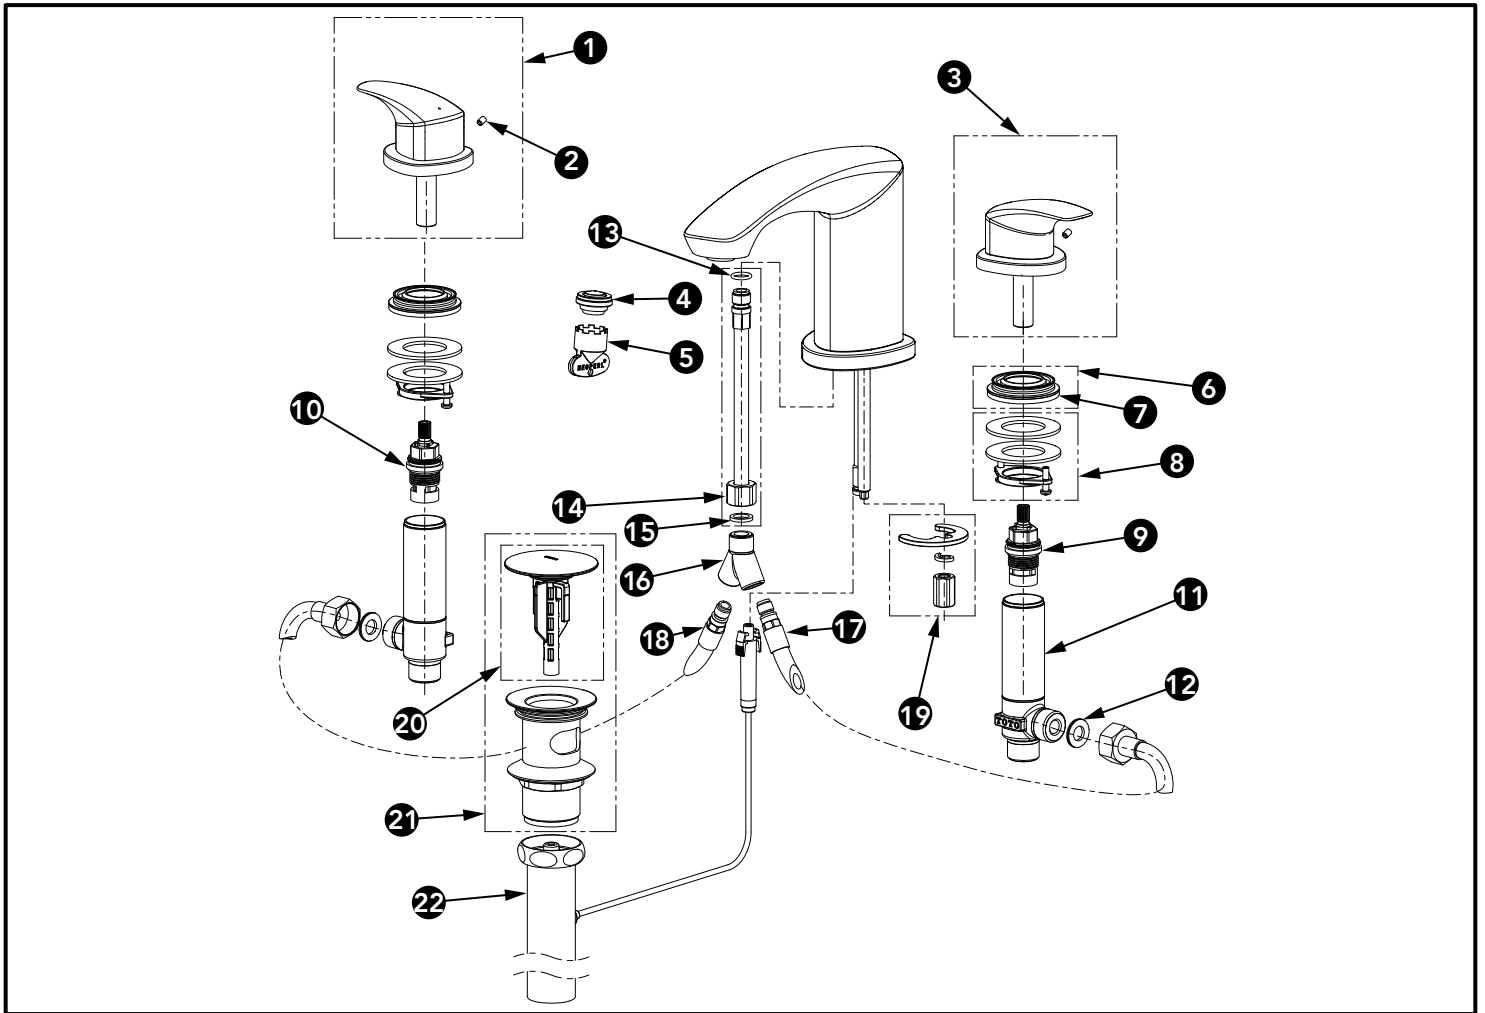

GM Widespread Lavatory Faucet

Item	Part	Description
1	THP5567#\$\$	Handle Assembly (HOT)
2	THP5422	Set Screw
3	THP5568#\$\$	Handle Assembly (COLD)
4	THP5117	1.2gpm Aerator
5	THP5118	Aerator Key
6	THP5165	Collar of Handle Valve
7	THP5166	Foam Gasket of Collar
8	THP5167	Handle Mounting Hardware
9	THP4416	Cartridge, Cold
10	THP4417	Cartridge, Hot
11	THP5460	Valve Body
12	THP5171	Gasket (1pc)
13	THP5421	O-Ring (1pc)
14	THP5573	Connecting Hose
15	THP5574	Gasket (1pc)
16	THP5575	Pipe Adapter
17	THP5172	Supply Hose, Cold
18	THP5173	Supply Hose, Hot
19	THP5120	Spout Mounting Hardware
20	THP5537#\$\$	Plunger
21	THP5538#\$\$	Top Drain Assembly
22	THP5539	Bottom Drain Assembly

\* Please specify finish when ordering

LEGEND
#\$ = Denotes Finish
#CP = Polished Chrome
#BN = Brushed Nickel
#PN = Polished Nickel