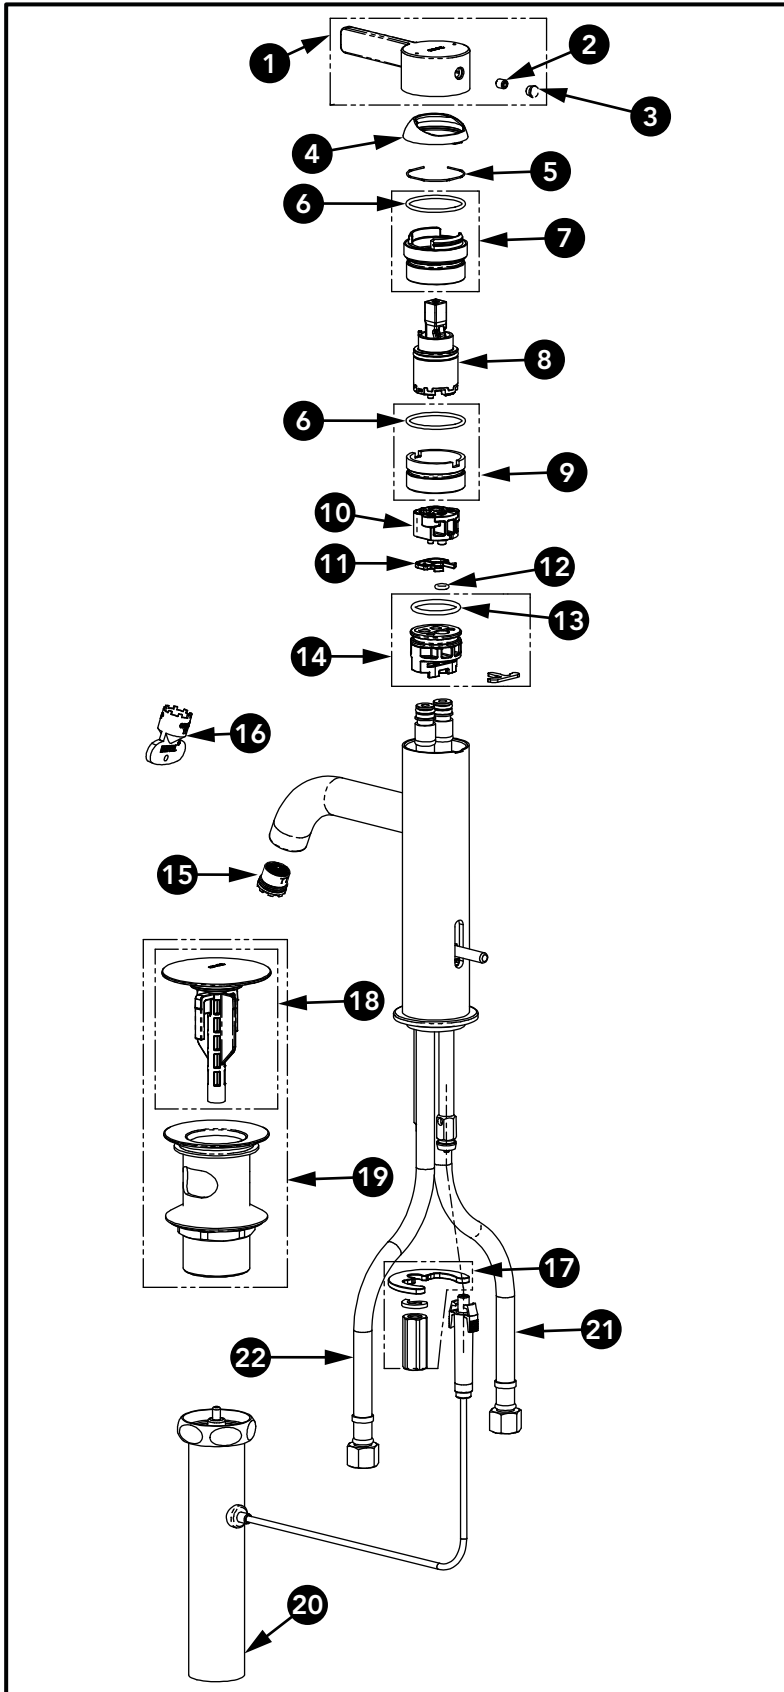

GF Single Handle Lavatory Faucet

Item	Part	Description
1	THP5554#\$\$	Handle Assembly
2	THP5110	Set Screw
3	THP5296	Plug
4	THP5555#\$\$	Escutcheon
5	THP5556	Snap Ring
6	THP5557	O-Ring
7	THP5558	Valve Cap
8	THP5576	Cartridge Base
9	THP5559	Cartridge sleeve
10	THP5560	Spacer
11	THP5561	Packing
12	THP5562	O-Ring
13	THP5115	O-Ring
14	THP5116	Cartridge Base
15	THP5499	1.2gpm Aerator
16	THP5500	Aerator Key
17	THP5120	Spout Mounting Hardware
18	THP5537#\$\$	Plunger
19	THP5538#\$\$	Top Drain Assembly
20	THP5539	Bottom Drain Assembly
21	THP5543	Supply Hose, Hot (TLG11301U)
	THP5544	Supply Hose, Hot (TLG11303U, TLG11305U)
22	THP5545	Supply Hose, Cold (TLG11301U)
	THP5546	Supply Hose, Cold (TLG11303U, TLG11305U)

* Please specify finish when ordering

LEGEND

\$\$ = Denotes Finish

#CP = Polished Chrome

#BN = Brushed Nickel

#PN = Polished Nickel