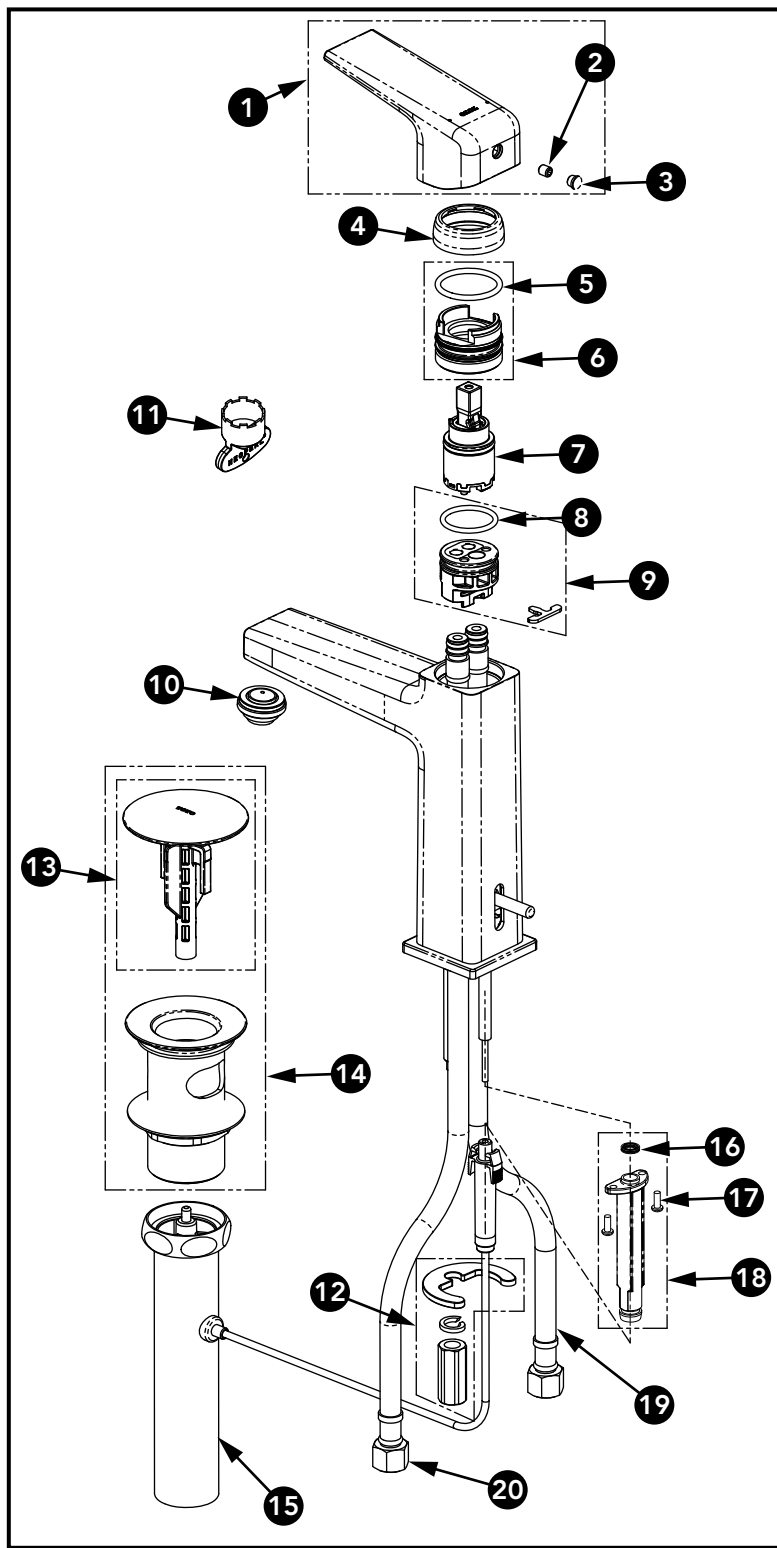

GB Single Handle Lavatory Faucet

Item	Part	Description
1	THP5553#\$\$	Handle Assembly
2	THP5110	Set Screw
3	THP5296	Plug
4	THP5534#\$\$	Escutcheon
5	THP5535	O-Ring
6	THP5536	Valve Cap
7	THP5576	Cartridge
8	THP5115	O-Ring
9	THP5116	Cartridge Base
10	THP5164	1.2gpm Aerator
11	THP5118	Aerator Key
12	THP5120	Spout Mounting Hardware
13	THP5537#\$\$	Plunger
14	THP5538#\$\$	Top Drain Assembly
15	THP5539	Bottom Drain Assembly
16	THP5540	Gasket
17	THP5541	Screws x2
18	THP5542	Drain Lift Rod Sleeve
19	THP5543	Supply Hose, Hot (TLG10301U)
	THP5544	Supply Hose, Hot (TLG10303U, TLG10305U)
20	THP5545	Supply Hose, Cold (TLG10301U)
	THP5546	Supply Hose, Cold (TLG10303U, TLG10305U)

* Please specify finish when ordering

LEGEND	
\$\$	= Denotes Finish
#CP	= Polished Chrome
#BN	= Brushed Nickel
#PN	= Polished Nickel