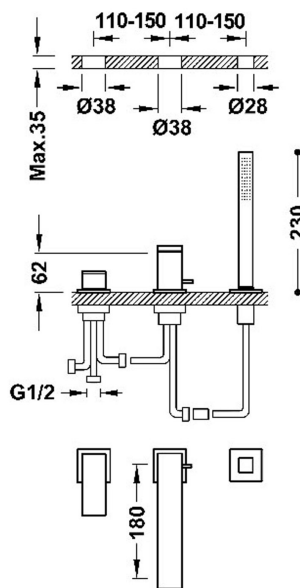

00616105NM

CUADRO

Single-handle bath edge mixer tap

- Inverter integrated into the bath spout.
- Anti-limescale brass hand shower.
- 180 mm bath spout. Water flow: 3 bar - 13 l/min.

Matt Black Finish

Cartridge reference: 9130190

Brass hand shower