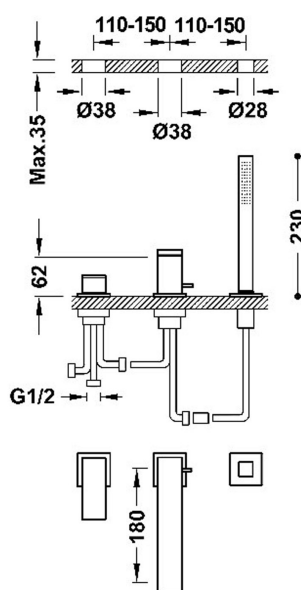

## 00616105

CUADRO

### Single-handle bath edge mixer tap

- Inverter integrated into the bath spout.
- Anti-limescale brass hand shower.
- 180 mm bath spout. Water flow: 3 bar - 13 l/min.
- Optional tank kit not included ref: 20024501.

Chrome Finish

Cartridge reference: 9130190

BELGAQUA certification (Belgium)

Brass hand shower