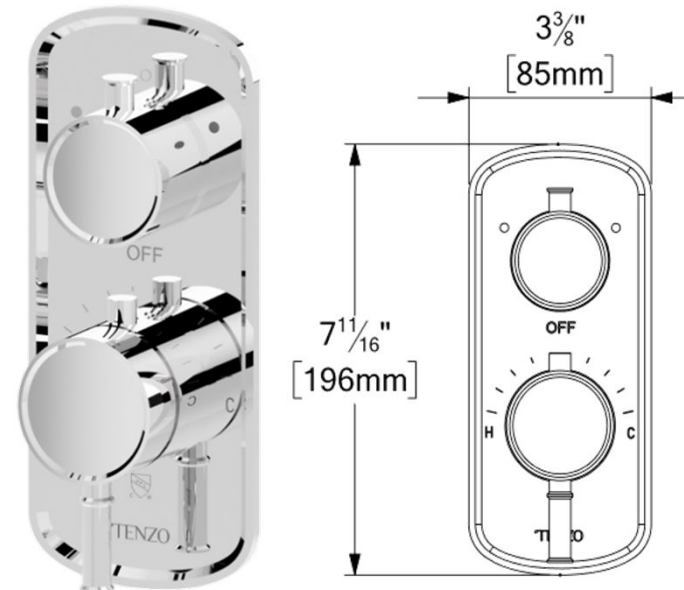

FINISHES AVAILABLE

- Refer to the catalog for available finishes

CERTIFICATION

- ASME 112.18.1 / CSA B125.1

For more information about the product of before proceeding to any installation please consult the guide.

Products covered by a limited lifetime warranty against all manufacturing defects.

SPÉCIFICATION

- Brut T-Box universel
- Valve thermostatique 30L/min [7.9 gpm] @60psi
- Cartouche thermostatique Vernet (Fabriquée en France)
- Valve déviatrice 2 fonctions (zones partagées)
- Pour des zones NON-partagées, ajouter au code existant: **-CAL**
- Valves de service
- Connexions mâle 1/2" PEX (R-31-P)
- Connexions mâle 1/2" NPT/soudé (R-31-N)
- Garantie à vie limitée

Ex: **ALYT32-CR-CAL**

No. PRODUITS

ALYT32-XX	Valve complète (Brut R-31-P & Garnitures)
F-ALYT32-XX	Garnitures de valve de douche
R-31-P	Brut de valve universel avec connections PEX
R-31-N	Brut de valve universel avec connections NPT / soudé

FINIS DISPONIBLE

Se référer au catalogue pour les finis disponible

CERTIFICATION

- ASME 112.18.1 / CSA B125.1

Pour plus d'information sur le produit ou avant de procéder à toute installation veuillez consulter le guide.

Produits couverts par une garantie à vie limitée contre tout défaut de fabrication.

The product may vary slightly from its dimension and appearance.

Les dimensions et l'aspect du produit peuvent varier légèrement de l'illustration