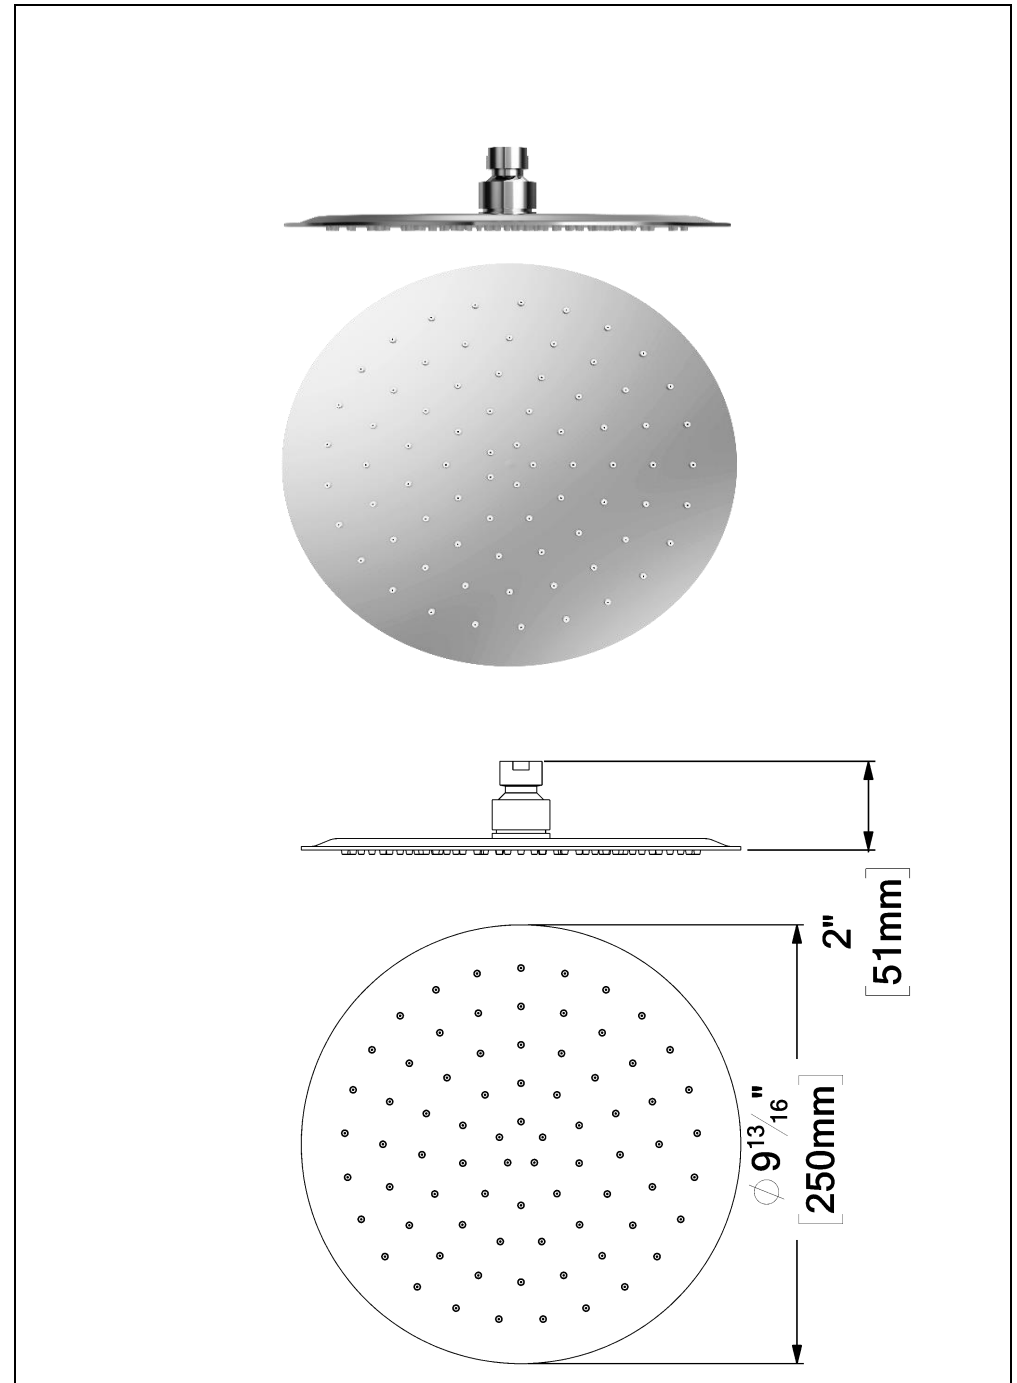

TENZO
FINE PLOMBERIE
SSTS-10-R-XX

SPECIFICATION

- Shower head stainless steel
- AirBoost technology (30% more pressure)
- Dimensions: Dia. 25cm [10in]
- Thickness: 2mm
- 75 Anti-limestone silicone nozzle
- Inlet ½in female
- Flow rate: 7.6 L/min [2.0 gpm] @60psi
- Limited lifetime warranty

FINISHES AVAILABLE

- Refer to the catalog for available finishes

CERTIFICATION

- ASME 112.118.1 / CSA B125.1

For more information about the product or before proceeding to any installation please consult the guide.

Products covered by a limited lifetime warranty against all manufacturing defects.

SPÉCIFICATION

- Tête de douche en acier inoxydable
- Technologie d'injection d'air Air Boost (30% + de pression)
- Dimensions: Dia. 25cm [10po]
- Épaisseur: 2mm
- 75 buses en silicone anti-calcaire
- Débit: 7.6 L/min [2.0 gpm] @60psi
- Garantie à vie limitée

FINIS DISPONIBLE

Se référer au catalogue pour les finis disponible

CERTIFICATION

ASME 112.118.1 / CSA B125.1

Pour plus d'information sur le produit ou avant de procéder à toute installation veuillez consulter le guide.

Produits couverts par une garantie à vie limitée contre tout défaut de fabrication.

Rev: 2020-01-16

The product may vary slightly from its dimension and appearance.
Les dimensions et l'aspect du produit peuvent varier légèrement de l'illustration