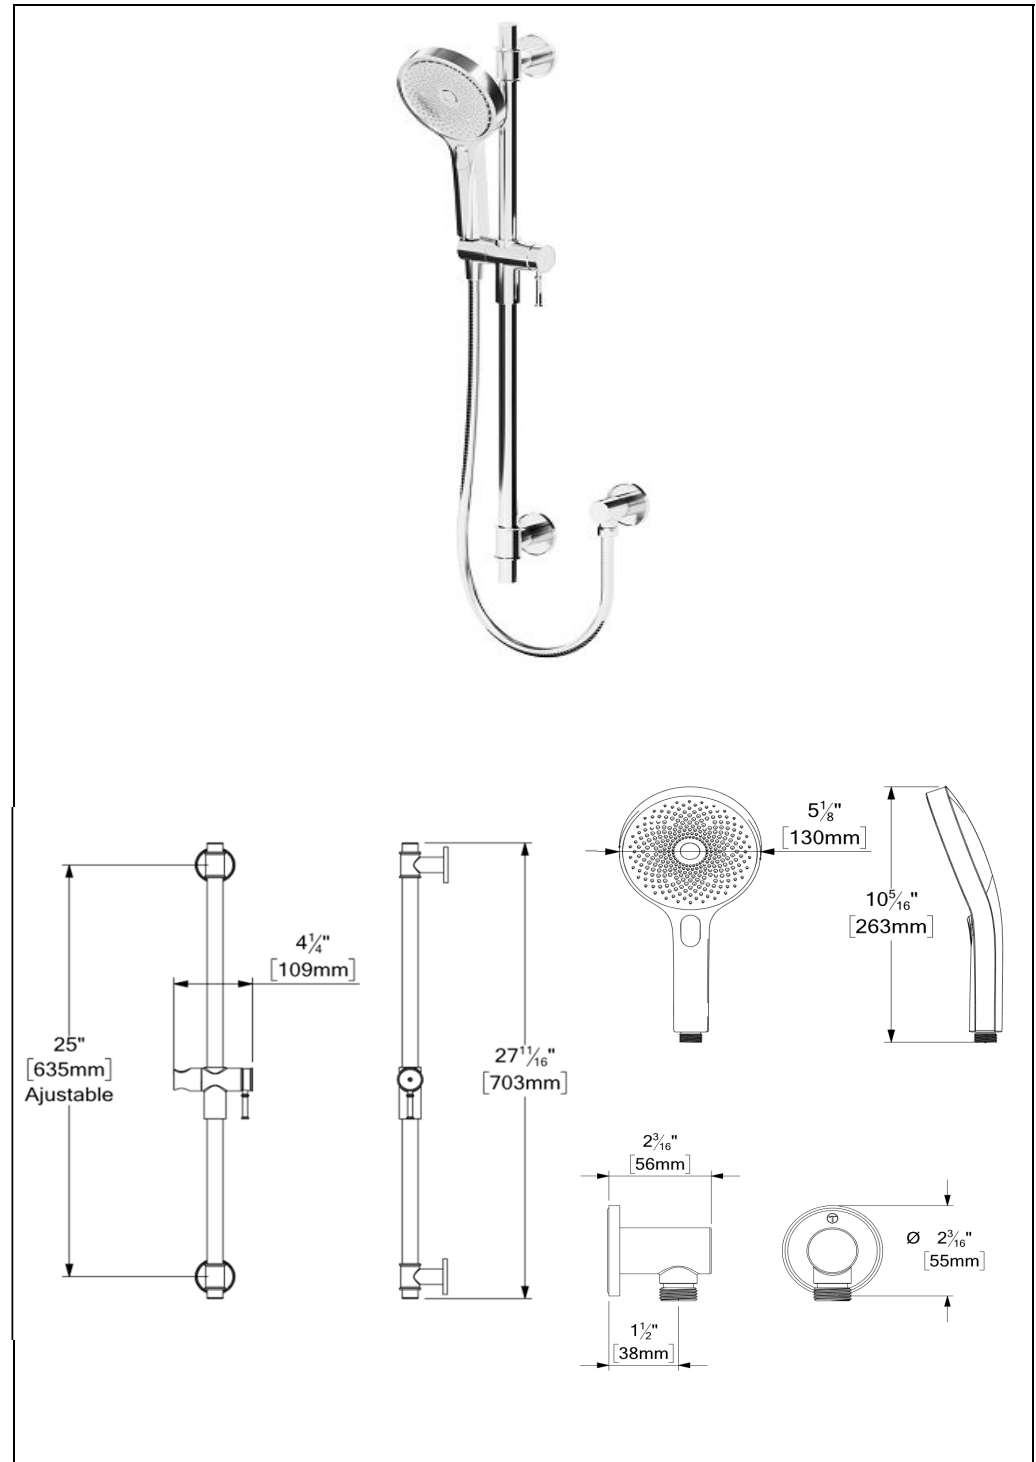

KRD-3728-XX / KRD-372813-XX

SPECIFICATION

- Sliding bar and hand shower kit
- Elbow (option)
- Limited lifetime warranty

SPECIFICATION Hand Shower

- Hand shower 3 functions
- Made of PVC
- Anti-limestone silicone nozzles
- Flow rate: 7,6L/min [2.0 gpm] @60psi
- Limited lifetime warranty

KRD-372813-XX	Description
RD-37-XX	Sliding Bar
HS-228-XX	Hand shower
SSHE-150-XX	Hose
HC-313-XX	Elbow (Option)

FINISHES AVAILABLE

- Refer to the catalog for available finishes

CERTIFICATION

- ASME 112.118.1 / CSA B125.1

For more information about the product of before proceeding to any installation please consult the guide.
Products covered by a limited lifetime warranty against all manufacturing defects.

SPÉCIFICATION

- Ensemble de rail de douche
- Coude en option
- Garantie à vie limitée

SPÉCIFICATION Douchette

- Douchette 3 fonctions
- Fabriqué en PVC
- Buses en silicone anti-calcaire
- Débit: 7,6L/min [2.0 gpm]@60psi
- Garantie à vie limitée

KRD-372813-XX	Description
RD-37-XX	Rail de douche
HS-228-XX	Douchette
SSHE-150-XX	Boyau
HC-313-XX	Coude (Option)

FINIS DISPONIBLE

- Se référer au catalogue pour les finis disponible

CERTIFICATION

- ASME 112.118.1 / CSA B125.1

Pour plus d'information sur le produit ou avant de procéder à toute installation veuillez consulter le guide.
Produits couverts par une garantie à vie limitée contre tout défaut de fabrication.

The product may vary slightly from its dimension and appearance.
Les dimensions et l'aspect du produit peuvent varier légèrement de l'illustration