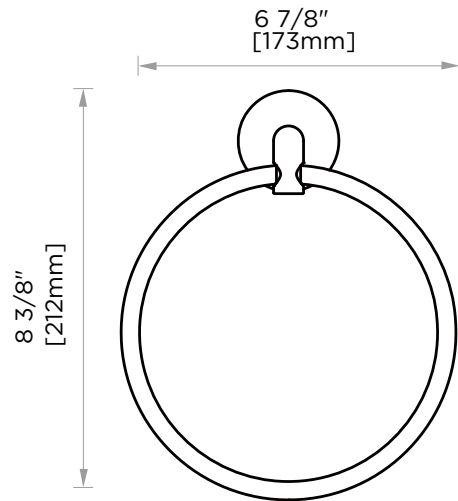

PRODUCT SPECIFICATION SHEET

**SEATTLE TOWEL RING**

SEA-TRRD

**PRODUCT NAME:** SEATTLE TOWEL RING

**PRODUCT CODE:** SEA-TRRD

**MATERIAL:** ZINC  
STAINLESS STEEL 304

**KEY FEATURES:** MODERN DESIGN  
ZINC+STEEL COMPOSITION  
CAST BACKINGS  
WALL MOUNTED