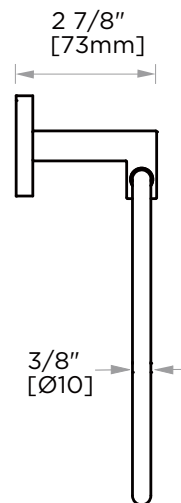

PRODUCT SPECIFICATION SHEET

**SEATTLE TOWEL RING**

SEA-TRRD

**PRODUCT NAME:** SEATTLE TOWEL RING

**PRODUCT CODE:** SEA-TRRD

**MATERIAL:** ZINC  
STAINLESS STEEL 304

**KEY FEATURES:** MODERN DESIGN  
ZINC+STEEL COMPOSITION  
CAST BACKINGS  
WALL MOUNTED

**AVAILABLE FINISHES:**

- POLISHED CHROME (PC)
- BRUSHED NICKEL (BN)
- MATTE BLACK (MB)
- BRUSHED BRONZE (BB)

NOTE: Dimensions and specifications are subject to change without notice.