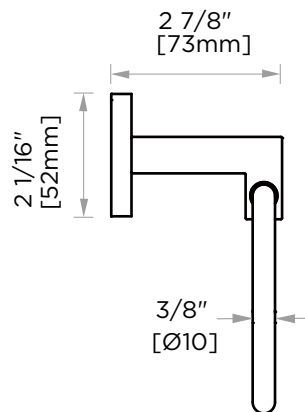

PRODUCT SPECIFICATION SHEET

**SEATTLE TOWEL RING**

SEA-TRRT

**PRODUCT NAME:** SEATTLE TOWEL RING

**PRODUCT CODE:** SEA-TRRT

**MATERIAL:** ZINC  
STAINLESS STEEL 304

**KEY FEATURES:** MODERN DESIGN  
ZINC+STEEL COMPOSITION  
CAST BACKINGS  
WALL MOUNTED

**AVAILABLE FINISHES:**

- POLISHED CHROME (PC)
- BRUSHED NICKEL (BN)
- MATTE BLACK (MB)
- BRUSHED BRONZE (BB)

NOTE: Dimensions and specifications are subject to change without notice.