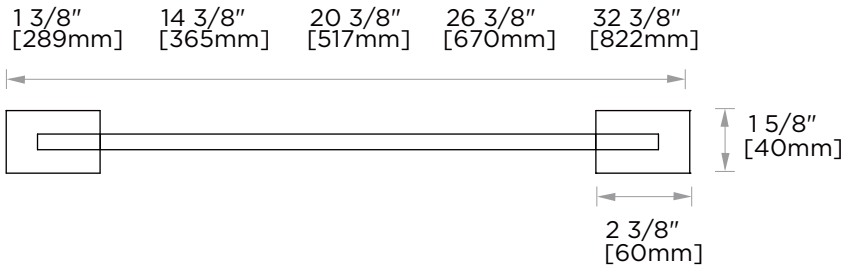

PRODUCT SPECIFICATION SHEET

**HOUSTON TOWEL BAR**

- 9" HOU-TB9
- 12" HOU-TB12
- 18" HOU-TB18
- 24" HOU-TB24
- 30" HOU-TB30

**PRODUCT NAME:** HOUSTON TOWEL BAR

**PRODUCT CODE:**  
 9" HOU-TB9  
 12" HOU-TB12  
 18" HOU-TB18  
 24" HOU-TB24  
 30" HOU-TB30

NOTE: Dimensions and specifications are subject to change without notice.