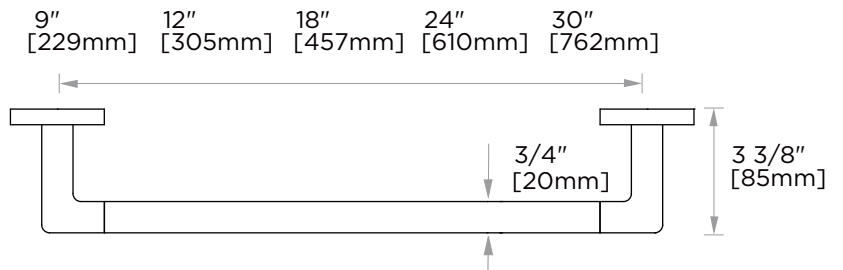

- POLISHED CHROME (PC)
- MATTE BLACK (MB)

NOTE: Dimensions and specifications are subject to change without notice.