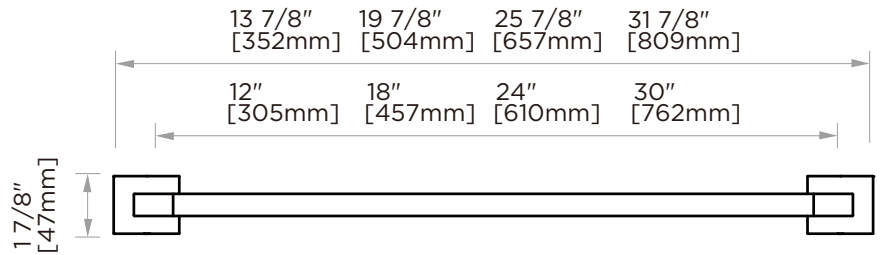

PRODUCT SPECIFICATION SHEET

**BOSTON TOWEL BAR**

- 12" BOS-TB12
- 18" BOS-TB18
- 24" BOS-TB24
- 30" BOS-TB30

**PRODUCT NAME:** BOSTON TOWEL BAR

**PRODUCT CODE:**  
 12" BOS-TB12  
 18" BOS-TB18  
 24" BOS-TB24  
 30" BOS-TB30

NOTE: Dimensions and specifications are subject to change without notice.