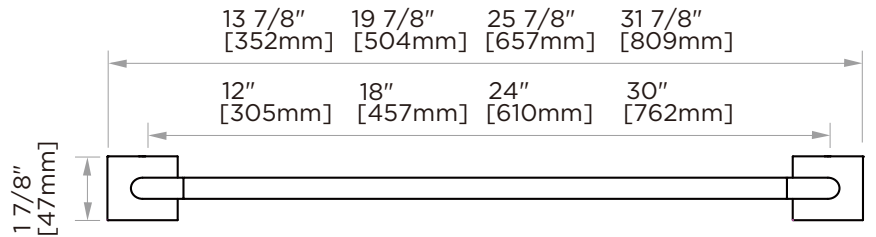

PRODUCT SPECIFICATION SHEET

ATLANTA TOWEL BAR

- 12" ATL-TB12
- 18" ATL-TB18
- 24" ATL-TB24
- 30" ATL-TB30

PRODUCT NAME: ATLANTA TOWEL BAR

PRODUCT CODE:
 12" ATL-TB12
 18" ATL-TB18
 24" ATL-TB24
 30" ATL-TB30

NOTE: Dimensions and specifications are subject to change without notice.