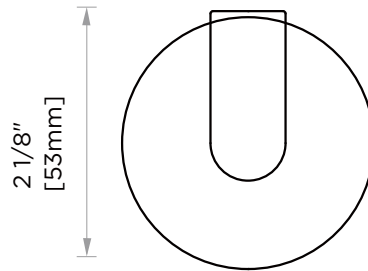

## SEA-RH-1

**PRODUCT NAME:** SEATTLE ROBE HOOK

**PRODUCT CODE:** SEA-RH-1

**MATERIAL:** ZINC  
STAINLESS STEEL 304

**KEY FEATURES:** MODERN DESIGN  
ZINC+STEEL COMPOSITION  
CAST BACKINGS  
WALL MOUNTED

**AVAILABLE FINISHES:**