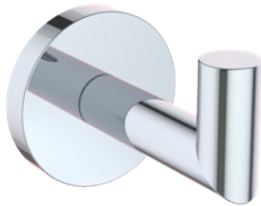

## SEA-RH-1

**PRODUCT NAME:** SEATTLE ROBE HOOK

**PRODUCT CODE:** SEA-RH-1

**MATERIAL:** ZINC  
STAINLESS STEEL 304

**KEY FEATURES:** MODERN DESIGN  
ZINC+STEEL COMPOSITION  
CAST BACKINGS  
WALL MOUNTED

**AVAILABLE FINISHES:**