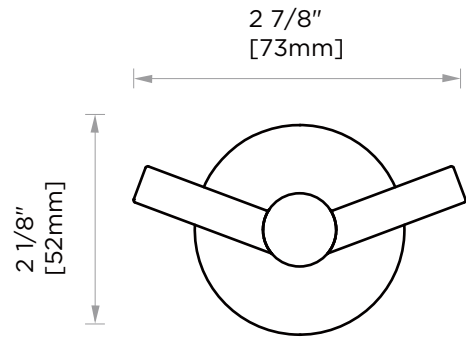

PRODUCT SPECIFICATION SHEET

SEATTLE DOUBLE ROBE HOOK

SEA-RH-2

PRODUCT NAME: SEATTLE DOUBLE ROBE HOOK

PRODUCT CODE: SEA-RH-2

MATERIAL: ZINC
STAINLESS STEEL 304

KEY FEATURES: MODERN DESIGN
ZINC+STEEL COMPOSITION
CAST BACKINGS
WALL MOUNTED