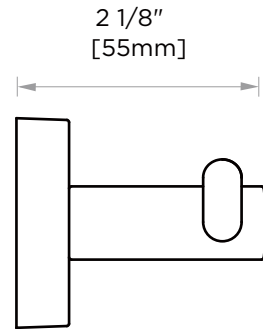

NOTE: Dimensions and specifications are subject to change without notice.