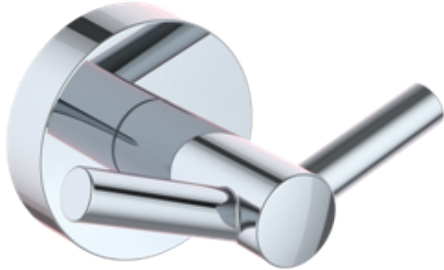

PRODUCT SPECIFICATION SHEET

SEATTLE DOUBLE ROBE HOOK

SEA-RH-2

PRODUCT NAME: SEATTLE DOUBLE ROBE HOOK

PRODUCT CODE: SEA-RH-2

MATERIAL: ZINC
STAINLESS STEEL 304

KEY FEATURES: MODERN DESIGN
ZINC+STEEL COMPOSITION
CAST BACKINGS
WALL MOUNTED

**AVAILABLE
FINISHES:**

- POLISHED CHROME (PC)
- BRUSHED NICKEL (BN)
- MATTE BLACK (MB)
- BRUSHED BRONZE (BB)

NOTE: Dimensions and specifications are subject to change without notice.