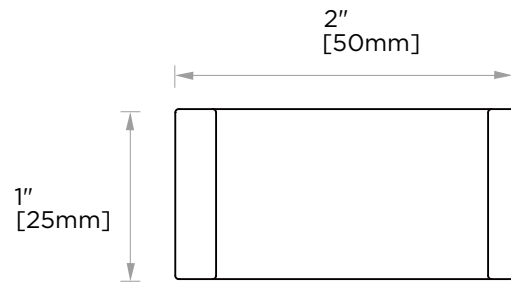

NOTE: Dimensions and specifications are subject to change without notice.