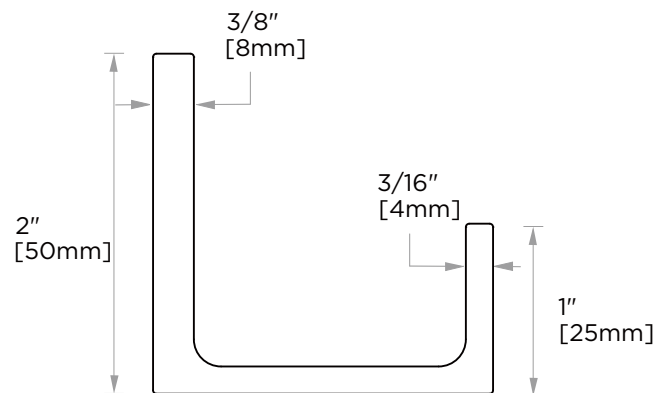

NOTE: Dimensions and specifications are subject to change without notice.