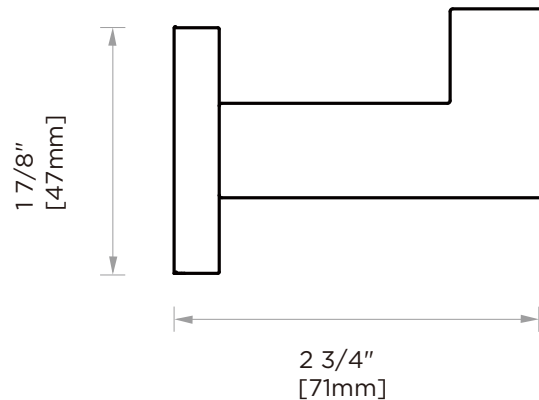

PRODUCT SPECIFICATION SHEET

**BOSTON ROBE HOOK**

BOS-RH-1

**PRODUCT NAME:** BOSTON ROBE HOOK

**PRODUCT CODE:** BOS-RH-1

**MATERIAL:** ZINC  
STAINLESS STEEL 304

**KEY FEATURES:** MODERN DESIGN  
ZINC+STEEL COMPOSITION  
CAST BACKINGS  
WALL MOUNTED

**AVAILABLE  
FINISHES:**

- POLISHED CHROME (PC)
- BRUSHED NICKEL (BN)

NOTE: Dimensions and specifications are subject to change without notice.