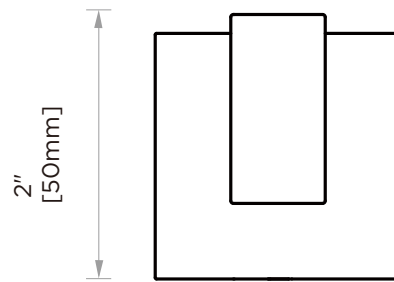

PRODUCT SPECIFICATION SHEET

**BOSTON ROBE HOOK**

BOS-RH-1

**PRODUCT NAME:** BOSTON ROBE HOOK

**PRODUCT CODE:** BOS-RH-1

**MATERIAL:** ZINC  
STAINLESS STEEL 304

**KEY FEATURES:** MODERN DESIGN  
ZINC+STEEL COMPOSITION  
CAST BACKINGS  
WALL MOUNTED