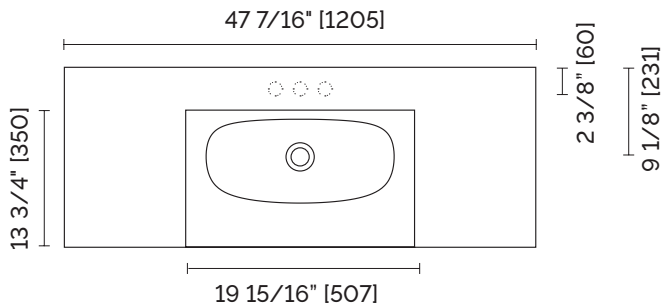

CERTIFICATIONS

TOP