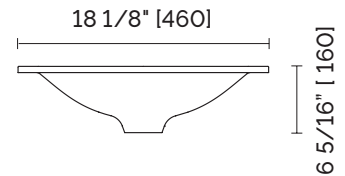

FRONT

*Slight variance in color may occur.

StoneTouch cannot be held responsible for any technical or typographical errors or omissions contained within this document and reserves the right to make changes without prior notice.