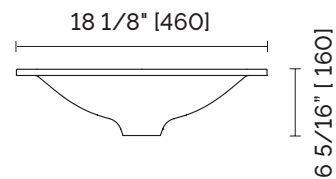

FRONT

*Slight variance in color may occur.

StoneTouch cannot be held responsible for any technical or typographical errors or omissions contained within this document and reserves the right to make changes without prior notice.

STONE TOUCH