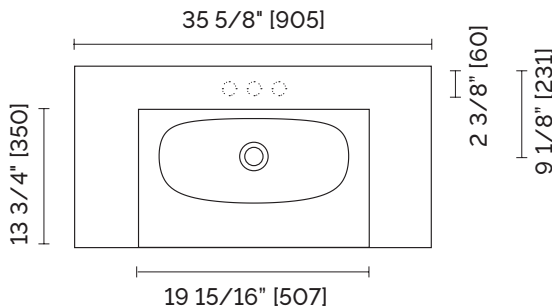

CERTIFICATIONS

TOP