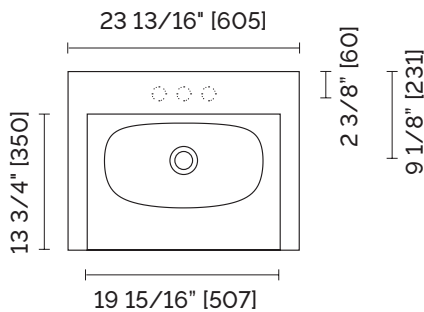

CERTIFICATIONS

TOP