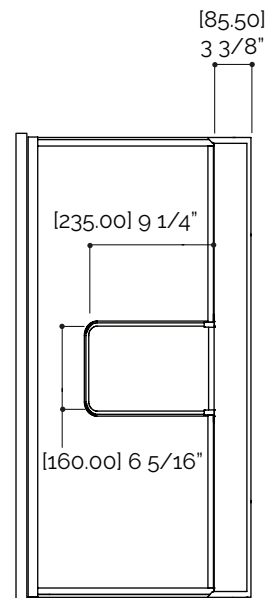

StoneTouch cannot be held responsible for any technical or typographical errors or omissions contained within this document and reserves the right to make changes without prior notice.