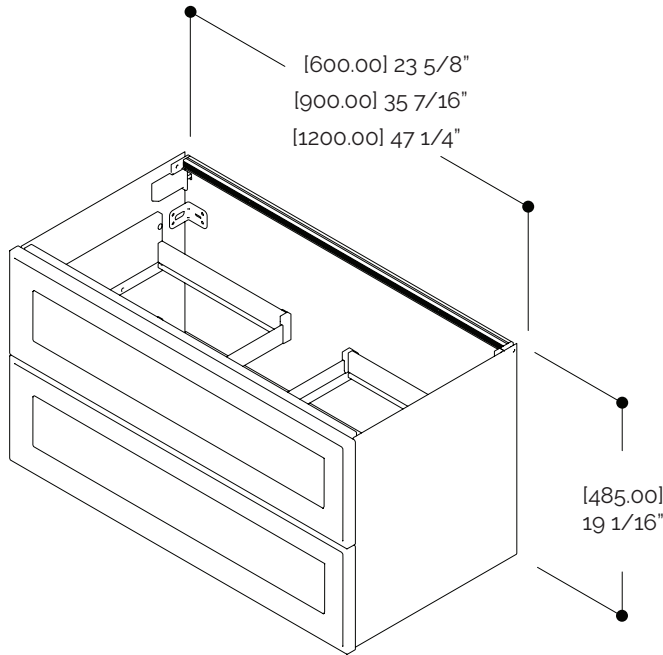

StoneTouch cannot be held responsible for any technical or typographical errors or omissions contained within this document and reserves the right to make changes without prior notice.