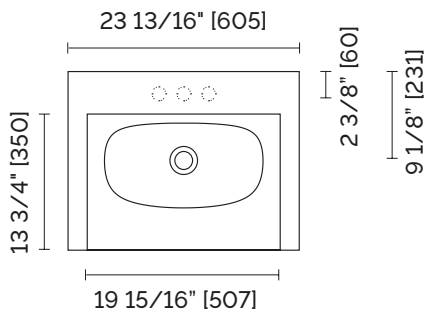

CERTIFICATIONS

TOP