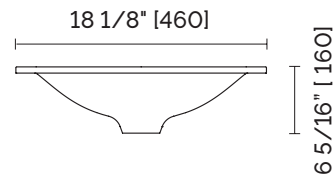

FRONT

*Slight variance in color may occur.

StoneTouch cannot be held responsible for any technical or typographical errors or omissions contained within this document and reserves the right to make changes without prior notice.

STONE/TOUCH