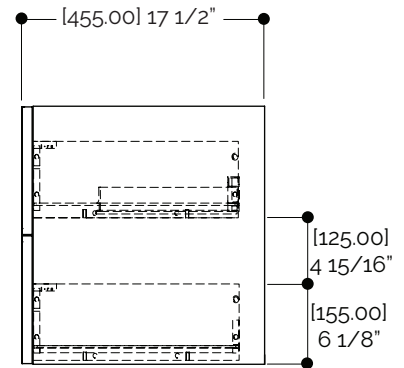

StoneTouch cannot be held responsible for any technical or typographical errors or omissions contained within this document and reserves the right to make changes without prior notice.