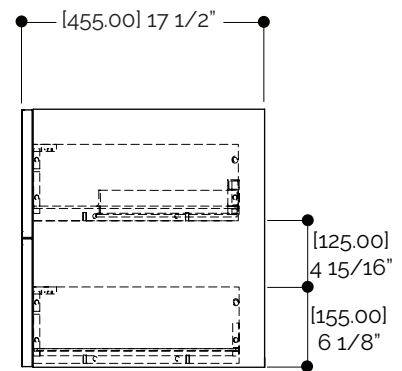

StoneTouch cannot be held responsible for any technical or typographical errors or omissions contained within this document and reserves the right to make changes without prior notice.