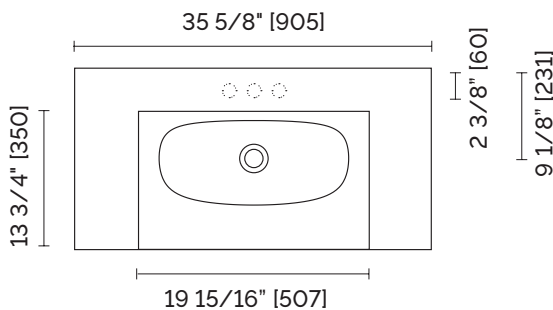

CERTIFICATIONS

TOP