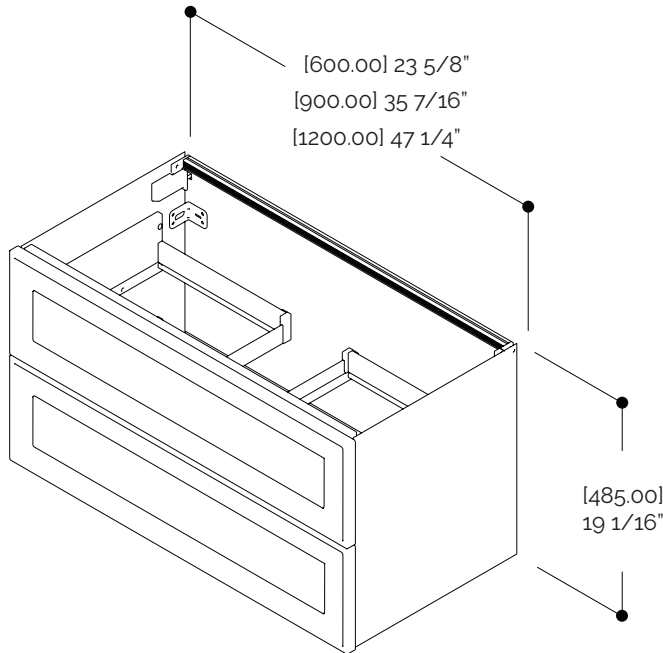

StoneTouch cannot be held responsible for any technical or typographical errors or omissions contained within this document and reserves the right to make changes without prior notice.