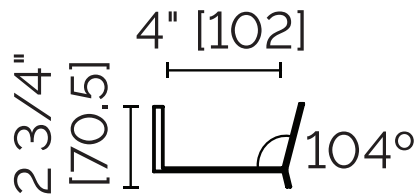

FINISH

StoneTouch cannot be held responsible for any technical or typographical errors or omissions contained within this document and reserves the right to make changes without prior notice.