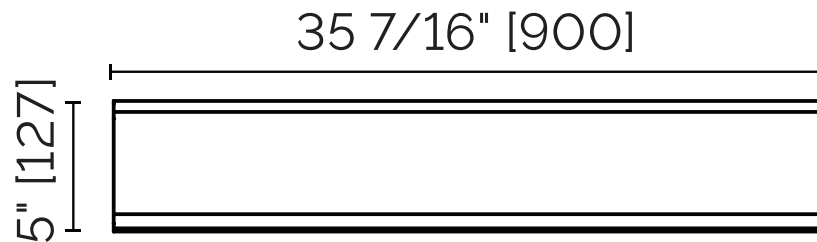

FINISH

StoneTouch cannot be held responsible for any technical or typographical errors or omissions contained within this document and reserves the right to make changes without prior notice.