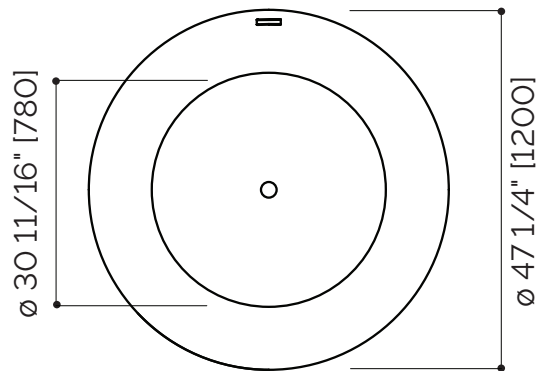

## CENTERPIECE FREESTANDING BATHTUB

#47000

- Weight: 86 kg (190 lb)
- Capacity: 330 L (87 gal)

\*Slight variance in color may occur.

StoneTouch cannot be held responsible for any technical or typographical errors or omissions contained within this document and reserves the right to make changes without prior notice.