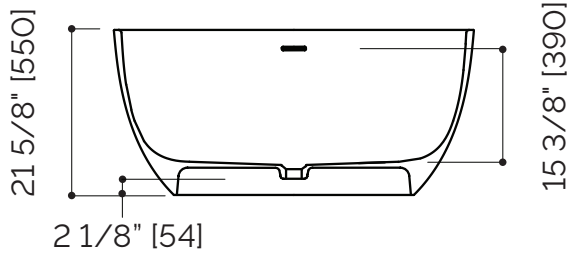

## CENTERPIECE FREESTANDING BATHTUB

#47000

- Weight: 86 kg (190 lb)
- Capacity: 330 L (87 gal)

\*Slight variance in color may occur.

StoneTouch cannot be held responsible for any technical or typographical errors or omissions contained within this document and reserves the right to make changes without prior notice.