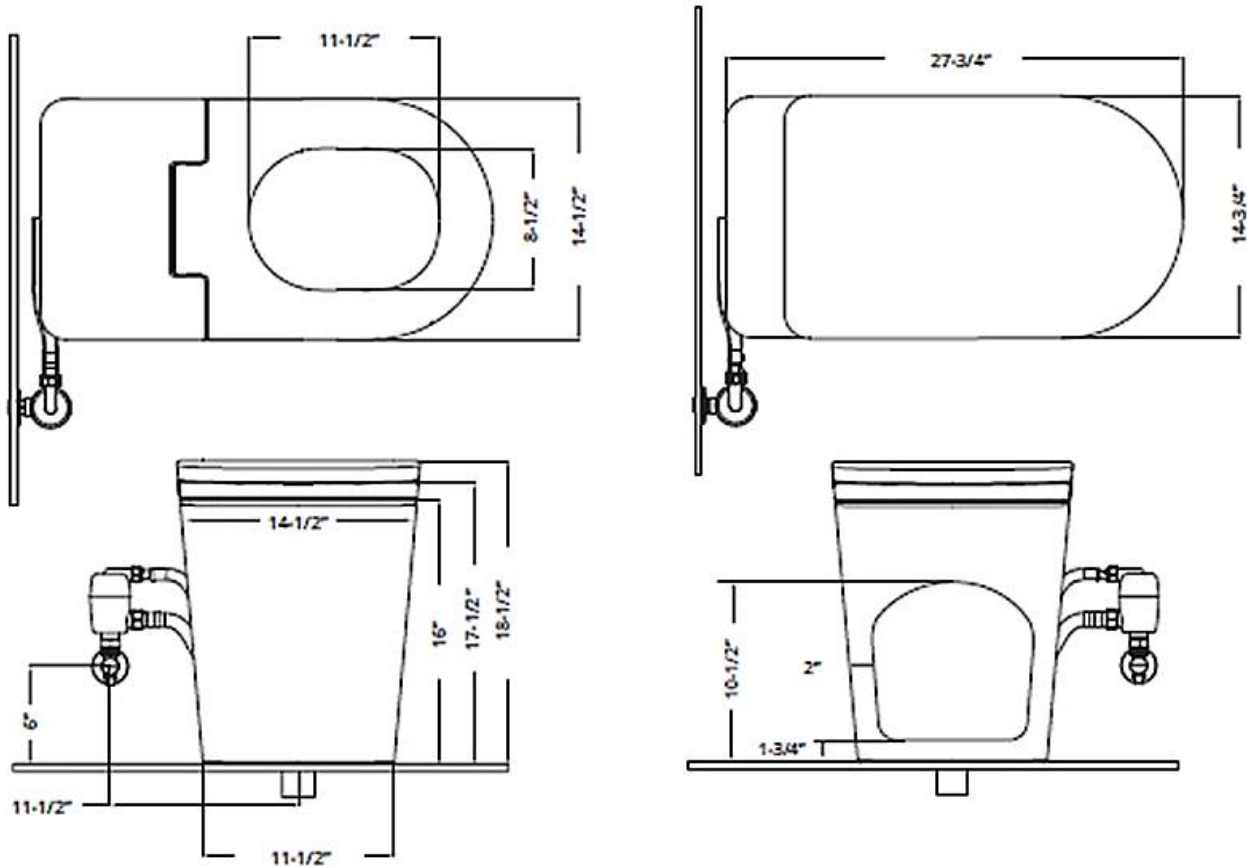

Material

- Premium material construction with metal handle ensures reliability and durability.
- BATHONOMY finishes resist corrosion and tarnishing.
- Ceramic.

Dimensions

- W: 14.76" * H: 18.42" * D: 27.75"

Color	Code	Description
	IVW	Ivory White

bathonomy

SPEC SHEET

Drawing

Leipzig One Piece Tankless Lite
Smart Toilets - Floor Mount - 15"

These dimensions and specifications are subject to change without notice

SKU for iapmo search LTA1010

Technical Information

All product dimensions are nominal.

Shower head included: No

Shower arm: No

Notes

Install the product according to the installation guide.

2700 SW 3rd Ave Suite 1B, Miami, FL 33129