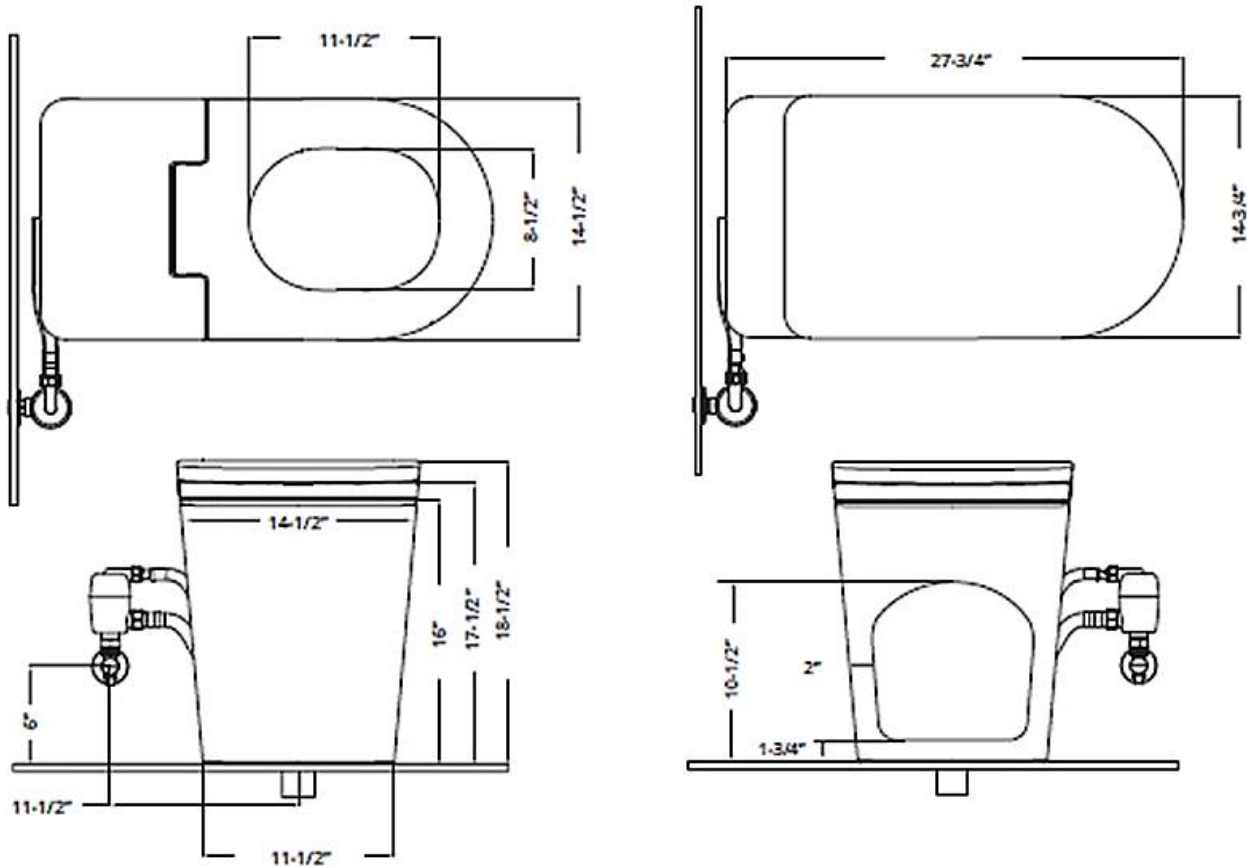

Material

- Premium material construction with metal handle ensures reliability and durability.
- BATHONOMY finishes resist corrosion and tarnishing.
- Ceramic.

Dimensions

- W: 14.76" * H: 18.42" * D: 27.75"

Tbboutique reserves the right to make revisions without notice to product specifications. For the most current Specification Sheet, go to www.tbboutique.com. 20-11-2021 10:53 - US/CO

bathonomy

SPEC SHEET

Drawing

Leipzig One Piece Tankless Luxury
Smart Toilets - Floor Mount - 15"

These dimensions and specifications are subject to change without notice

Codes / Standards compliance: Uniform Plumbing Code (UPC) National Plumbing Code of Canada